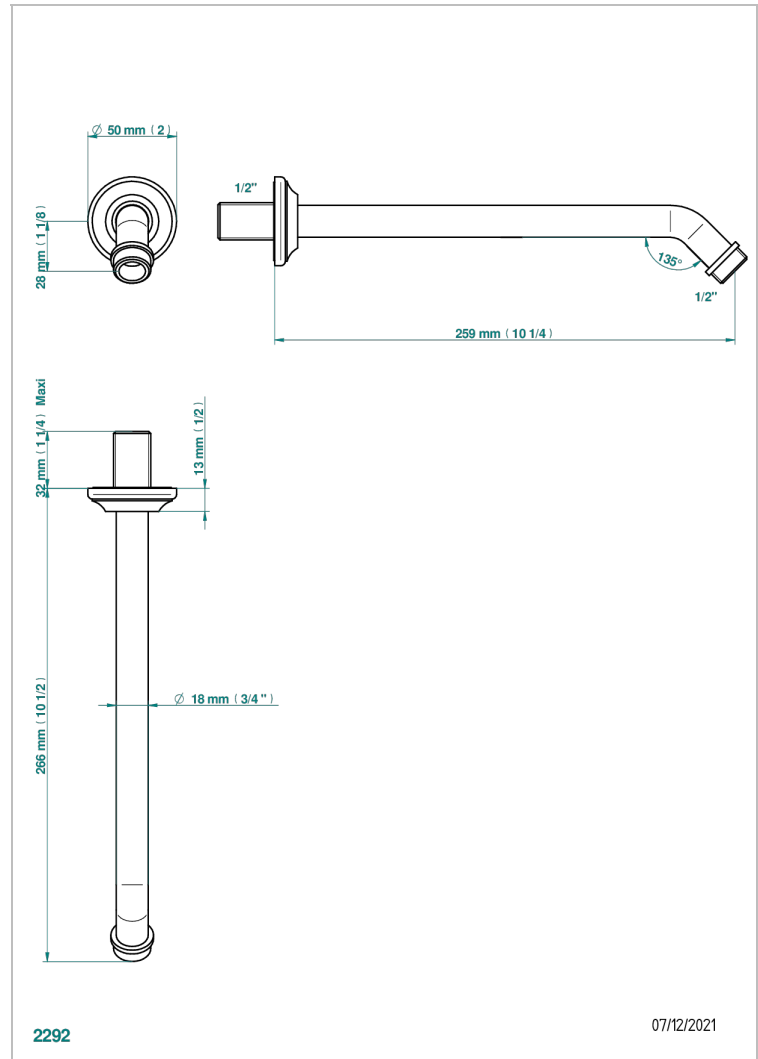

1900

G25-84

Wall mounted shower arm 1/2", length: 250 mm, 45°

CHARACTERISTIC

- 1900
- Wall mounted shower arm 1/2", length: 250 mm, 45°

AVAILABLE FINITIONS

Antique nickel - H28
Black ceram - D30
Blush PVD - H62
Brass color PVD - H49
Brown bronze color PVD - F33
Gold color PVD - H52