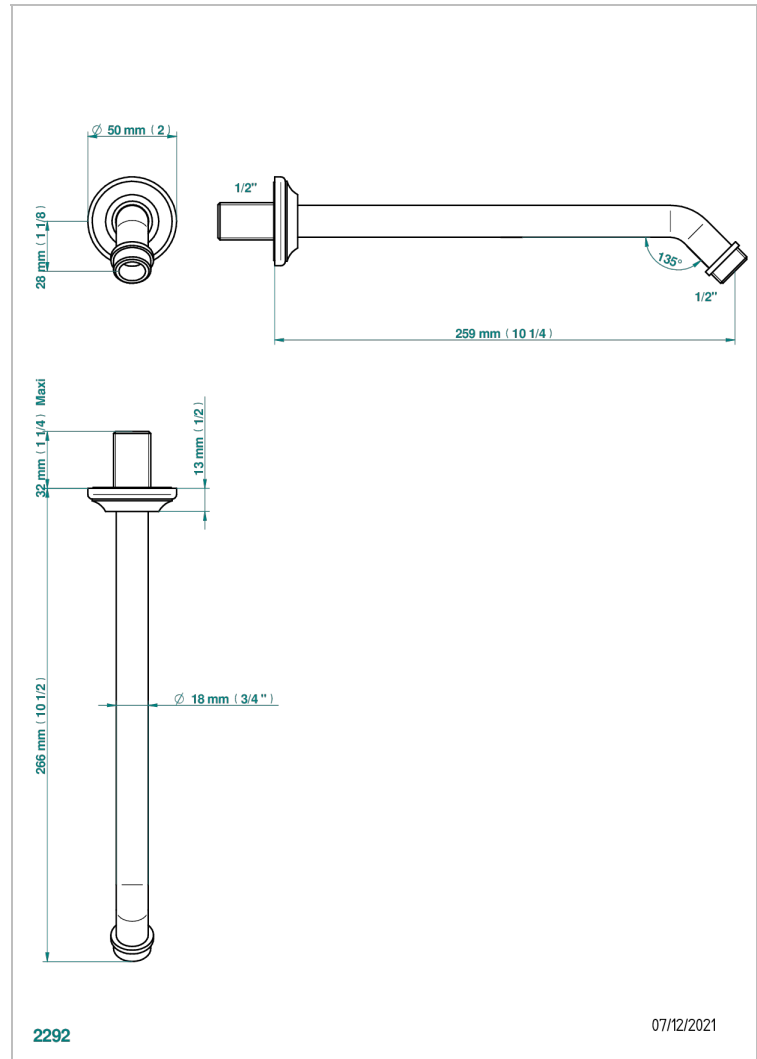

BROADWAY WITH LEVER

A04-84

Wall mounted shower arm 1/2", length: 250 mm, 45°

THG[®]
PARIS

CHARACTERISTIC

- Broadway with Lever
- Wall mounted shower arm 1/2", length: 250 mm, 45°

AVAILABLE FINITIONS

Antique nickel - H28
Black ceram - D30
Blush PVD - H62
Brass color PVD - H49
Brown bronze color PVD - F33
Gold color PVD - H52