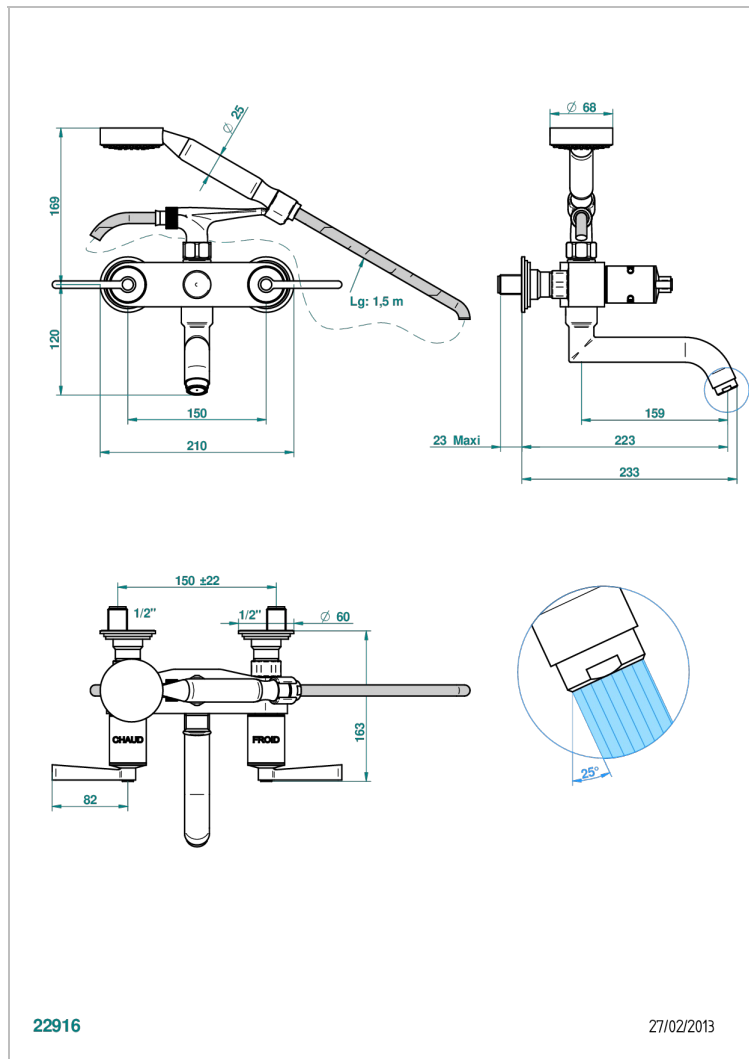

FAUBOURG WHITE PORCELAIN WITH LEVER

G2J-13B

Wall mounted 2-hole bath/shower mixer, shower and hose

CHARACTERISTIC

- ACS : 21ACCLY033

TECHNICAL SPECS

- Recommandé : 3 bars (max. 5 bars) - Advised : 43,5 psi (max. 72 psi)
- Bec : 35 l/min à 3 bars - Douchette : 9,5 l/min à 3 bars
- Spout : 9.26 gpm at 43.5 psi - Handshower : 2.5 gpm at 43.5 psi