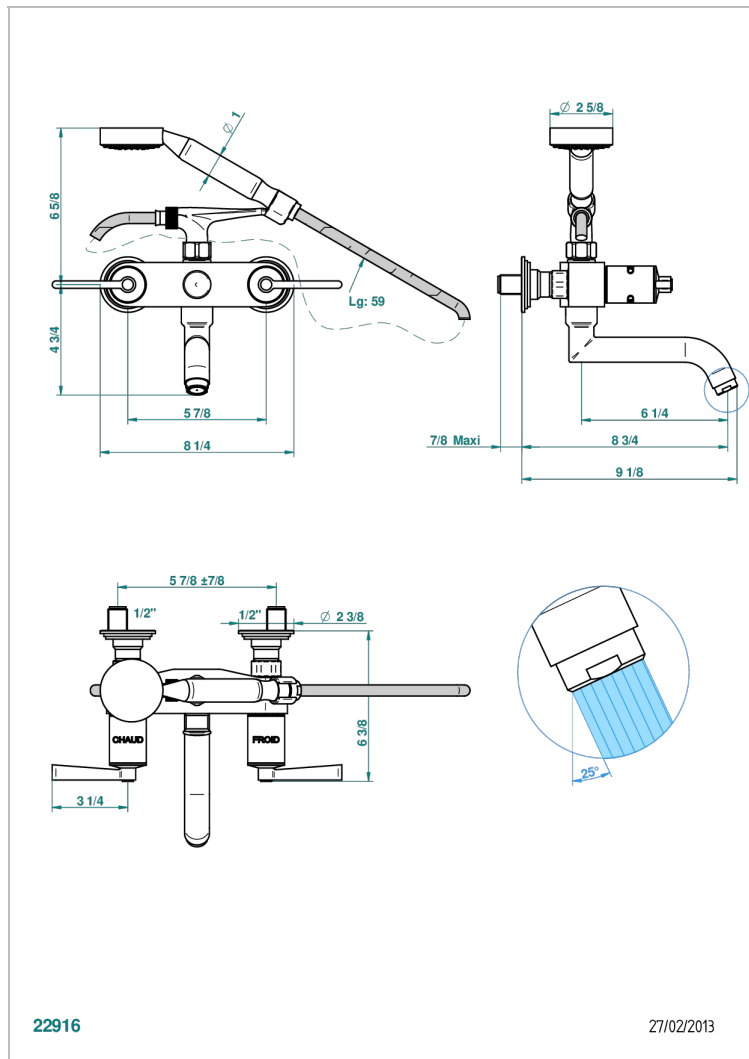

FAUBOURG WHITE PORCELAIN WITH LEVER

G2J-13B

Wall mounted 2-hole bath/shower mixer, shower and hose

22916

27/02/2013

CHARACTERISTIC

- ACS : 21ACCLY033

TECHNICAL SPECS

- Recommandé : 3 bars (max. 5 bars) - Advised : 43,5 psi (max. 72 psi)
- Bec : 35 l/min à 3 bars - Douchette : 9,5 l/min à 3 bars
- Spout : 9.26 gpm at 43.5 psi - Handshower : 2.5 gpm at 43.5 psi

STANDARDS