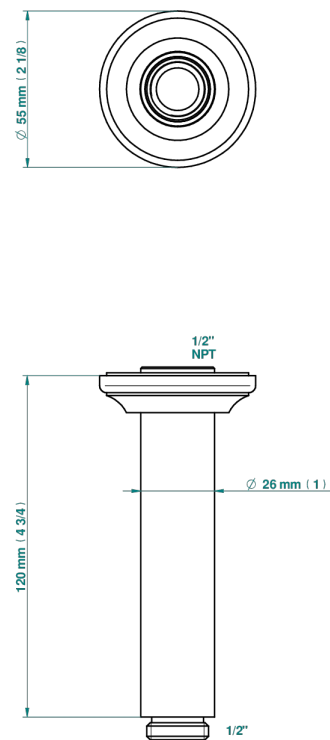

CHARLESTON CON MANETAS

G75-82V/US

Vertical shower arm & flange ceiling mounted 1/2

THG[®]
PARIS

2291

30/03/2020

CARACTERÍSTICAS

- Charleston con manetas
- Vertical shower arm & flange ceiling mounted 1/2