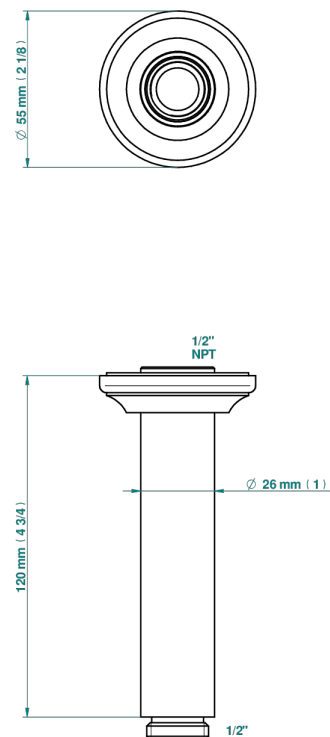

CHARLESTON WITH LEVER HANDLES

G75-82V/US

Vertical shower arm ceiling mounted 1/2" connection

2291

30/03/2020

CHARACTERISTIC

- Charleston with lever handles
- Vertical shower arm ceiling mounted 1/2" connection