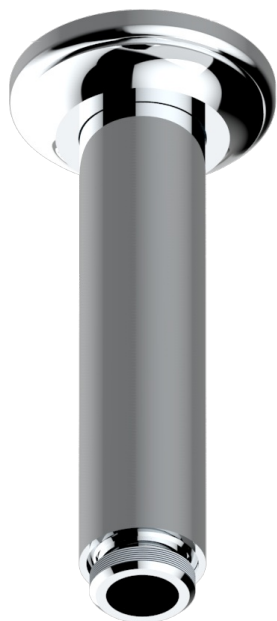

CHARLESTON WITH SMOOTH METAL LEVER HANDLES

G3N-82V/US

Vertical shower arm ceiling mounted 1/2" connection

2291

30/03/2020

CHARACTERISTIC

- Charleston with smooth metal lever handles
- Vertical shower arm ceiling mounted 1/2" connection

AVAILABLE FINITIONS

Black ceram - D30

Blush PVD - H62

Brass color PVD - H49

Brown bronze color PVD - F33

Chrome polished - A02

Chrome polished / gold polished - G02

Copper antique matt, coated - H07

Gold color PVD - H52

Gold mat - F07

Gold polished - F01

Graphite PVD - H64

Light coated bronze - D01

Matt Umber PVD - H67

Matt blush PVD - H60

Matt brass color PVD - H50

Nickel antique / Sovereign - H28

Nickel color PVD - H55

Nickel polished - B01

Soft gold - F30

Soft matt gold - F31

Umber PVD - H66