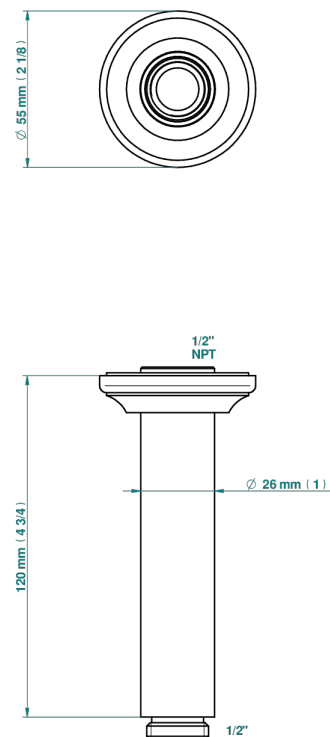

CHARLESTON WITH SMOOTH METAL LEVER HANDLES

G3N-82V/US

Vertical shower arm ceiling mounted 1/2" connection

2291

30/03/2020

CHARACTERISTIC

- Charleston with smooth metal lever handles
- Vertical shower arm ceiling mounted 1/2" connection

Nickel antique / Sovereign - H28

Nickel color PVD - H55

Nickel polished - B01

Soft gold - F30

Soft matt gold - F31

Umber PVD - H66