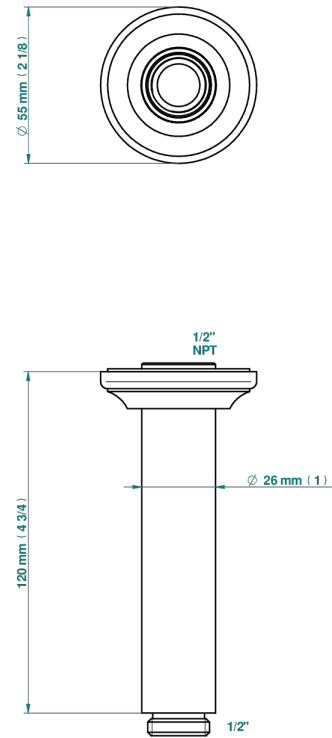

1900 WITH SMOOTH METAL LEVER HANDLES

G3M-82V/US

Vertical shower arm ceiling mounted 1/2" connection

2291

30/03/2020

CHARACTERISTIC

- 1900 with smooth metal lever handles
- Vertical shower arm ceiling mounted 1/2" connection