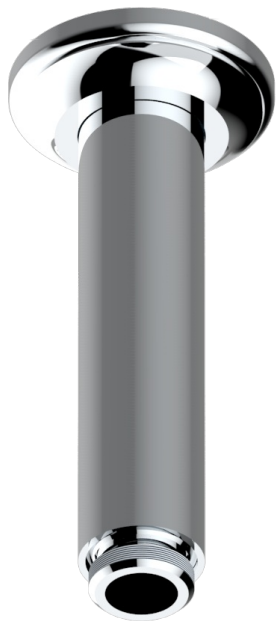

1900 WITH SMOOTH METAL LEVER HANDLES

G3M-82V/US

Vertical shower arm ceiling mounted 1/2" connection

2291

30/03/2020

CHARACTERISTIC

- 1900 with smooth metal lever handles
- Vertical shower arm ceiling mounted 1/2" connection

AVAILABLE FINITIONS

Black ceram - D30
Blush PVD - H62
Brass color PVD - H49
Brown bronze color PVD - F33
Chrome polished - A02
Chrome polished / gold polished - G02

Copper antique matt, coated - H07
Gold color PVD - H52
Gold mat - F07
Gold polished - F01
Graphite PVD - H64
Light coated bronze - D01

Matt Umber PVD - H67
Matt blush PVD - H60
Matt brass color PVD - H50
Matt brown bronze color PVD - F34
Matt chrome (American satin) - C02
Matt gold color PVD - H53

Matt graphite PVD - H65
Matt nickel (American satin) - C01
Matt nickel color PVD - H56
Natural smoked Brass - A13
Nickel antique / Sovereign - H28
Nickel color PVD - H55

Nickel polished - B01
Soft gold - F30
Soft matt gold - F31
Umber PVD - H66