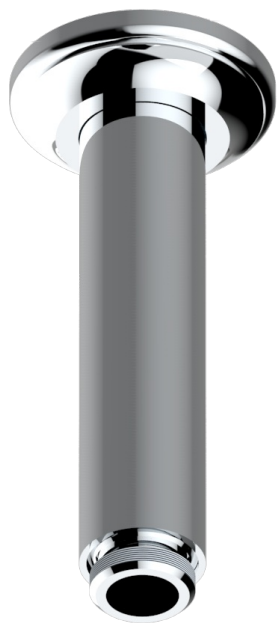

# 1900 WITH LEVER HANDLES

G28-82V/US

Vertical shower arm ceiling mounted 1/2" connection

THG<sup>®</sup>  
PARIS

2291

30/03/2020

## CHARACTERISTIC

- 1900 with lever handles
- Vertical shower arm ceiling mounted 1/2" connection

## AVAILABLE FINITIONS

Black ceram - D30

Blush PVD - H62

Brass color PVD - H49

Brown bronze color PVD - F33

Chrome polished - A02

Chrome polished / gold polished - G02

Copper antique matt, coated - H07

Nickel antique / Sovereign - H28

Nickel color PVD - H55

Nickel polished - B01

Soft gold - F30

Soft matt gold - F31

Umber PVD - H66