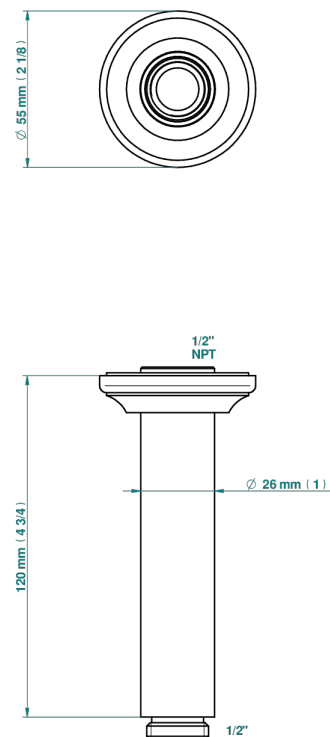

# 1900 WITH LEVER HANDLES

G28-82V/US

Vertical shower arm ceiling mounted 1/2" connection

THG<sup>®</sup>  
PARIS

2291

30/03/2020

## CHARACTERISTIC

- 1900 with lever handles
- Vertical shower arm ceiling mounted 1/2" connection