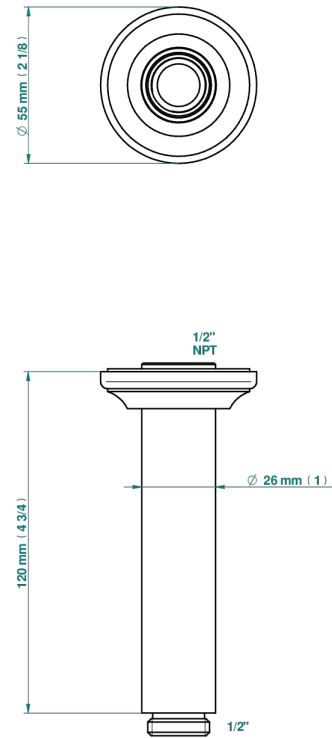

1900

G25-82V/US

Vertical shower arm & flange ceiling mounted 1/2

THG
PARIS

2291

30/03/2020

CARACTERÍSTICAS

- 1900
- Vertical shower arm & flange ceiling mounted 1/2