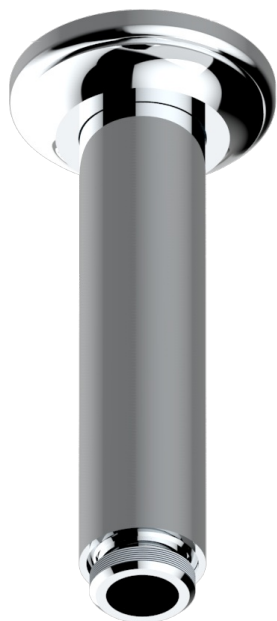

BROADWAY WITH WHITE PORCELAIN LEVER HANDLES

A04-82V/US

Vertical shower arm ceiling mounted 1/2" connection

2291

30/03/2020

CHARACTERISTIC

- Broadway with white porcelain lever handles
- Vertical shower arm ceiling mounted 1/2" connection

AVAILABLE FINITIONS

Black ceram - D30

Blush PVD - H62

Brass color PVD - H49

Brown bronze color PVD - F33

Chrome polished - A02

Chrome polished / gold polished - G02

Copper antique matt, coated - H07

Gold color PVD - H52

Gold mat - F07

Gold polished - F01

Graphite PVD - H64

Light coated bronze - D01

Matt Umber PVD - H67

Matt blush PVD - H60

Matt brass color PVD - H50

Nickel antique / Sovereign - H28

Nickel color PVD - H55

Nickel polished - B01

Soft gold - F30

Soft matt gold - F31

Umber PVD - H66