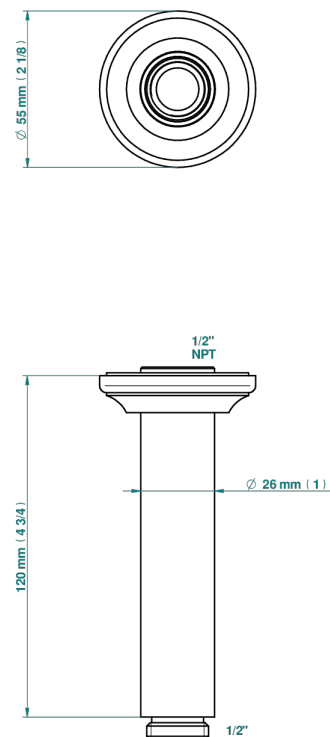

BROADWAY WITH WHITE PORCELAIN LEVER HANDLES

A04-82V/US

Vertical shower arm ceiling mounted 1/2" connection

2291

30/03/2020

CHARACTERISTIC

- Broadway with white porcelain lever handles
- Vertical shower arm ceiling mounted 1/2" connection

Nickel antique / Sovereign - H28

Nickel color PVD - H55

Nickel polished - B01

Soft gold - F30

Soft matt gold - F31

Umber PVD - H66