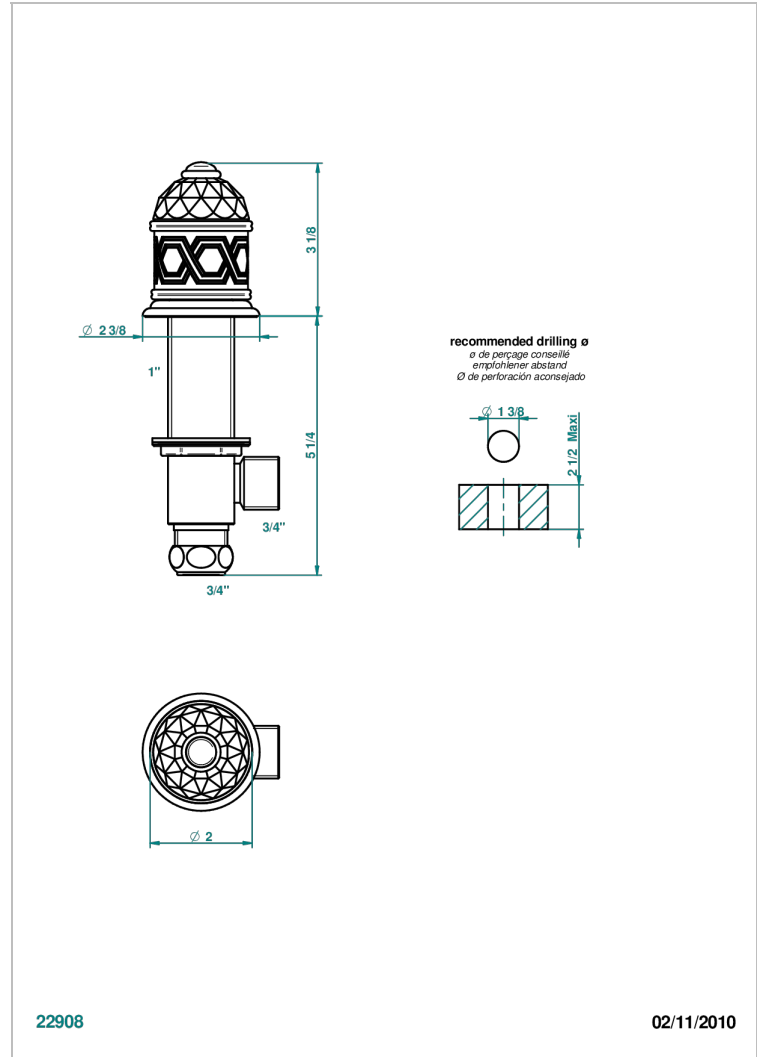

DUOMO CRYSTAL

U4F-36

Rim mounted 3/4" valve

22908

02/11/2010

CHARACTERISTIC

- Duomo Crystal
- Rim mounted 3/4" valve

AVAILABLE FINITIONS