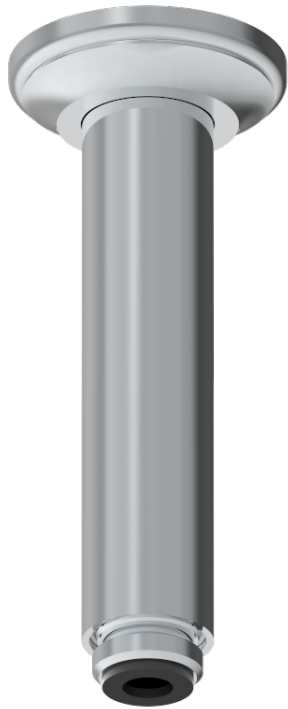

# CHARLESTON WITH LEVER

G75-82V

Vertical shower arm, 1/2"

2290

17/11/2015

## CHARACTERISTIC

- Charleston with lever
- Vertical shower arm, 1/2"

## AVAILABLE FINITIONS

Antique nickel - H28  
Black ceram - D30  
Blush PVD - H62  
Brass color PVD - H49  
Brown bronze color PVD - F33  
Gold color PVD - H52

Graphite PVD - H64  
Lacquered light bronze - D01  
Matt Umber PVD - H67  
Matt blush PVD - H60  
Matt brass color PVD - H50  
Matt brown bronze color PVD - F34

Matt chrome - C02  
Matt gold - F07  
Matt gold color PVD - H53  
Matt graphite PVD - H65  
Matt nickel (color finish) - C01  
Matt nickel color PVD - H56

Natural smoked Brass - A13  
Nickel color PVD - H55  
Polished chrome (color finish) - A02  
Polished chrome / Polished gold (color finish) - G02  
Polished gold (color finish) - F01  
Polished nickel - B01