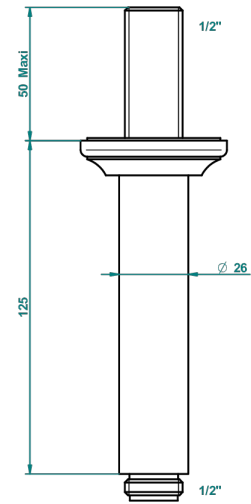

# CHARLESTON WITH LEVER

G75-82V

Vertical shower arm, 1/2"

2290

17/11/2015

## CHARACTERISTIC

- Charleston with lever
- Vertical shower arm, 1/2"