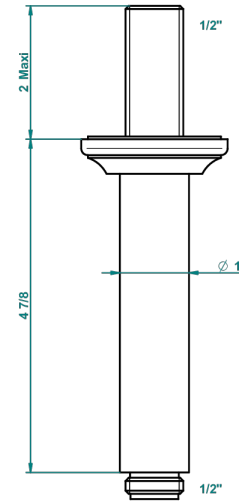

# CHARLESTON WITH LEVER

G75-82V

Vertical shower arm, 1/2"

2290

17/11/2015

## CHARACTERISTIC

- Charleston with lever
- Vertical shower arm, 1/2"