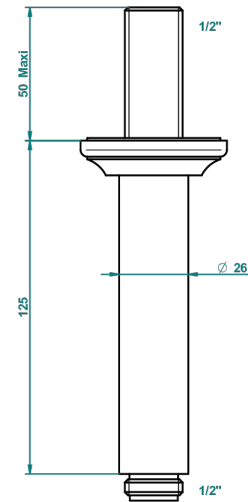

# CHARLESTON WITH LEVER

G75-82V

Vertical shower arm, 1/2"

2290

17/11/2015

## CHARACTERISTIC

- Charleston with lever
- Vertical shower arm, 1/2"