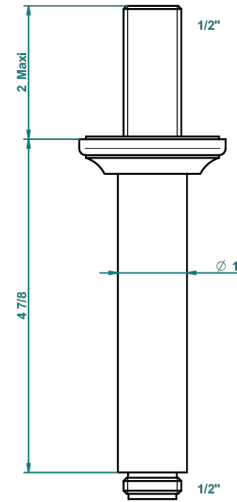

# CHARLESTON WITH LEVER

G75-82V

Vertical shower arm, 1/2"

2290

17/11/2015

## CHARACTERISTIC

- Charleston with lever
- Vertical shower arm, 1/2"