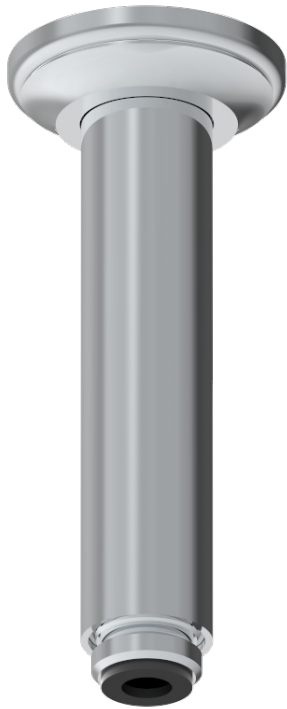

# 1900

G25-82V

Vertical shower arm, 1/2"

2290

17/11/2015

## CHARACTERISTIC

- 1900
- Vertical shower arm, 1/2"

## AVAILABLE FINITIONS

Antique nickel - H28  
Black ceram - D30  
Blush PVD - H62  
Brass color PVD - H49  
Brown bronze color PVD - F33  
Gold color PVD - H52

Graphite PVD - H64  
Lacquered light bronze - D01  
Matt Umber PVD - H67  
Matt blush PVD - H60  
Matt brass color PVD - H50  
Matt brown bronze color PVD - F34

Matt chrome - C02  
Matt gold - F07  
Matt gold color PVD - H53  
Matt graphite PVD - H65  
Matt nickel (color finish) - C01  
Matt nickel color PVD - H56

Natural smoked Brass - A13  
Nickel color PVD - H55  
Polished chrome (color finish) - A02  
Polished chrome / Polished gold (color finish) - G02  
Polished gold (color finish) - F01  
Polished nickel - B01