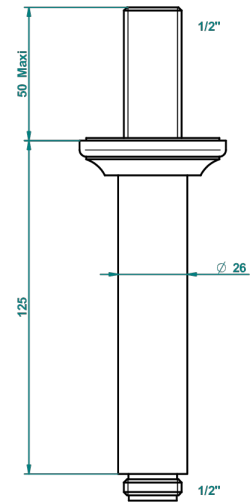

# 1900

G25-82V

Vertical shower arm, 1/2"

2290

17/11/2015

## CHARACTERISTIC

- 1900
- Vertical shower arm, 1/2"