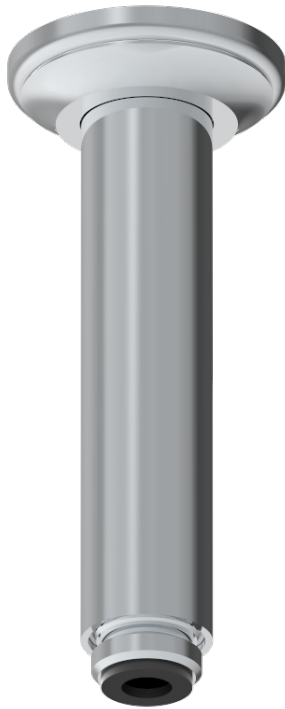

1900

G25-82V

Vertical shower arm, 1/2"

2290

17/11/2015

CHARACTERISTIC

- 1900
- Vertical shower arm, 1/2"

AVAILABLE FINITIONS

Antique nickel - H28
Black ceram - D30
Blush PVD - H62
Brass color PVD - H49
Brown bronze color PVD - F33
Gold color PVD - H52

Graphite PVD - H64
Lacquered light bronze - D01
Matt Umber PVD - H67
Matt blush PVD - H60
Matt brass color PVD - H50
Matt brown bronze color PVD - F34

Matt chrome - C02
Matt gold - F07
Matt gold color PVD - H53
Matt graphite PVD - H65
Matt nickel (color finish) - C01
Matt nickel color PVD - H56

Natural smoked Brass - A13
Nickel color PVD - H55
Polished chrome (color finish) - A02
Polished chrome / Polished gold (color finish) - G02
Polished gold (color finish) - F01
Polished nickel - B01

Soft gold - F30
Soft matt gold - F31
Umber PVD - H66
Varnished matt antique red copper (color finish) - H07