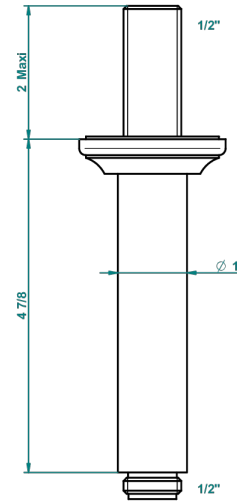

1900

G25-82V

Vertical shower arm, 1/2"

2290

17/11/2015

CHARACTERISTIC

- 1900
- Vertical shower arm, 1/2"

AVAILABLE FINITIONS