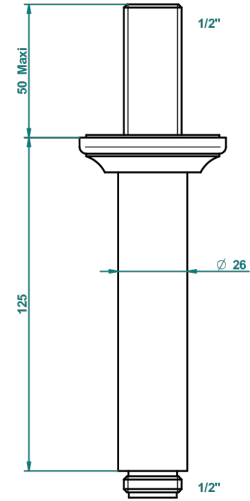

BROADWAY WITH LEVER

A04-82V

Vertical shower arm, 1/2"

2290

17/11/2015

CHARACTERISTIC

- Broadway with Lever
- Vertical shower arm, 1/2"

AVAILABLE FINITIONS