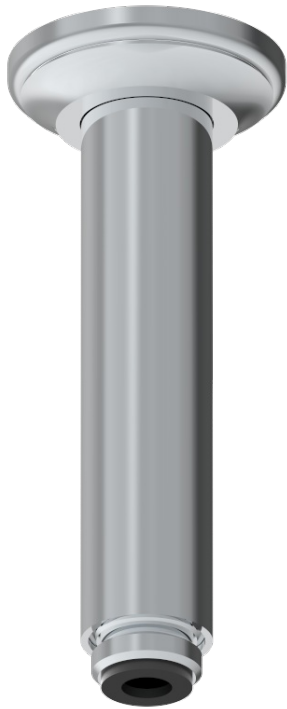

BROADWAY WITH LEVER

A04-82V

Vertical shower arm, 1/2"

2290

17/11/2015

CHARACTERISTIC

- Broadway with Lever
- Vertical shower arm, 1/2"

AVAILABLE FINITIONS

Antique nickel - H28
Black ceram - D30
Blush PVD - H62
Brass color PVD - H49
Brown bronze color PVD - F33
Gold color PVD - H52

Graphite PVD - H64
Lacquered light bronze - D01
Matt Umber PVD - H67
Matt blush PVD - H60
Matt brass color PVD - H50
Matt brown bronze color PVD - F34

Matt chrome - C02
Matt gold - F07
Matt gold color PVD - H53
Matt graphite PVD - H65
Matt nickel (color finish) - C01
Matt nickel color PVD - H56

Natural smoked Brass - A13
Nickel color PVD - H55
Polished chrome (color finish) - A02
Polished chrome / Polished gold (color finish) - G02
Polished gold (color finish) - F01
Polished nickel - B01

Soft gold - F30
Soft matt gold - F31
Umber PVD - H66
Varnished matt antique red copper (color finish) - H07