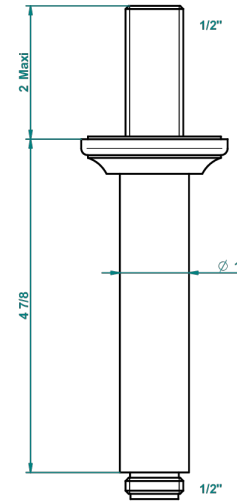

BROADWAY WITH LEVER

A04-82V

Vertical shower arm, 1/2"

2290

17/11/2015

CHARACTERISTIC

- Broadway with Lever
- Vertical shower arm, 1/2"

AVAILABLE FINITIONS