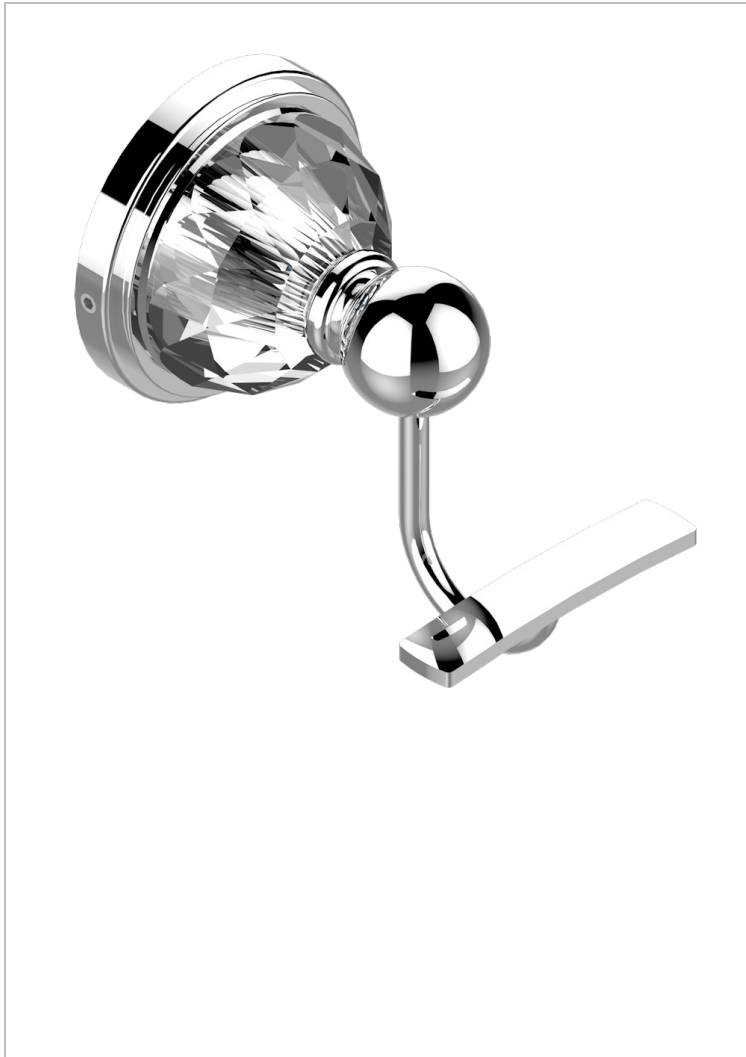

MANDARINE CRISTALLIA DIAMANT

U1K-510

Robe hook

THG[®]
PARIS

CHARACTERISTIC

- Mandarin Cristallia Diamant
- Robe hook

AVAILABLE FINITIONS

Antique nickel - H28
Black ceram - D30
Blush PVD - H62
Brass color PVD - H49
Brown bronze color PVD - F33
Gold color PVD - H52

Graphite PVD - H64
Lacquered light bronze - D01
Matt Umber PVD - H67
Matt blush PVD - H60
Matt brass color PVD - H50
Matt brown bronze color PVD - F34

Matt chrome - C02
Matt gold - F07
Matt gold color PVD - H53
Matt graphite PVD - H65
Matt nickel (color finish) - C01
Matt nickel color PVD - H56

Nickel color PVD - H55
Polished chrome (color finish) - A02
Polished chrome / Polished gold (color finish) - G02
Polished gold (color finish) - F01
Polished nickel - B01
Soft gold - F30

Soft matt gold - F31
Umber PVD - H66
Varnished matt antique red copper (color finish) - H07