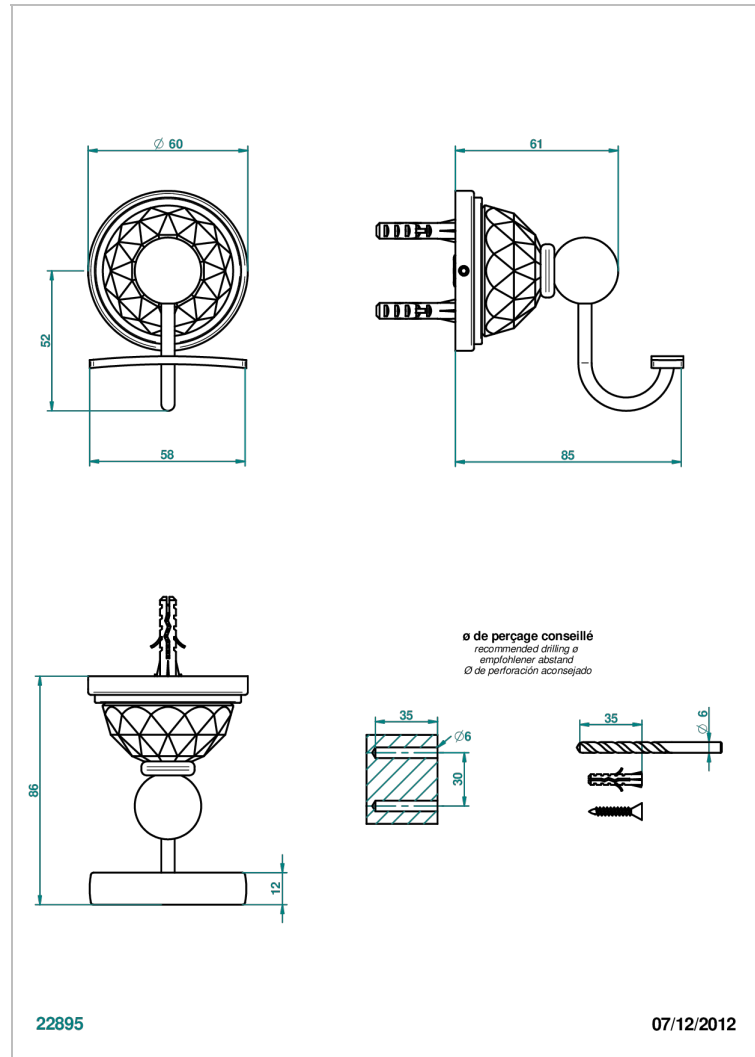

MANDARINE CRISTALLIA DIAMANT

U1K-510

Robe hook

THG[®]
PARIS

CHARACTERISTIC

- Mandarin Cristallia Diamant
- Robe hook

AVAILABLE FINITIONS

Antique nickel - H28
Black ceram - D30
Blush PVD - H62
Brass color PVD - H49
Brown bronze color PVD - F33
Gold color PVD - H52

Nickel color PVD - H55
Polished chrome (color finish) - A02
Polished chrome / Polished gold (color finish) - G02
Polished gold (color finish) - F01
Polished nickel - B01
Soft gold - F30

Soft matt gold - F31
Umber PVD - H66
Varnished matt antique red copper (color finish) - H07