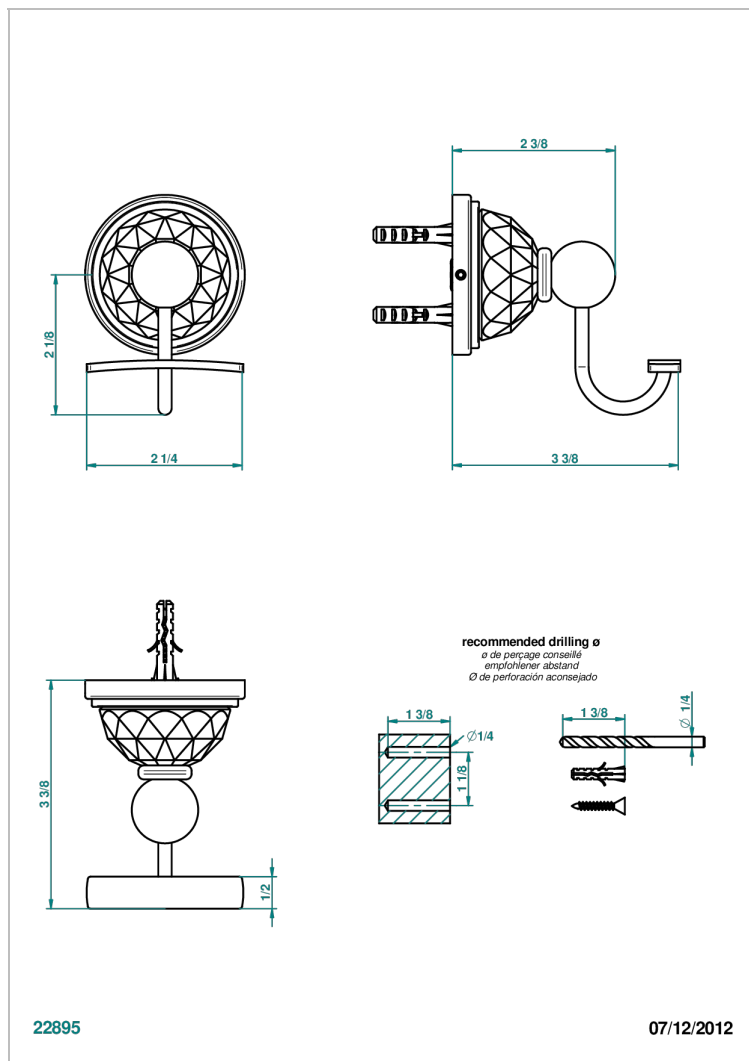

MANDARINE CRISTALLIA DIAMANT

U1K-510

Robe hook

CHARACTERISTIC

- Mandarin Cristallia Diamant
- Robe hook

AVAILABLE FINITIONS

Antique nickel - H28
 Black ceram - D30
 Blush PVD - H62
 Brass color PVD - H49
 Brown bronze color PVD - F33
 Gold color PVD - H52

Nickel color PVD - H55
 Polished chrome (color finish) - A02
 Polished chrome / Polished gold (color finish) - G02
 Polished gold (color finish) - F01
 Polished nickel - B01
 Soft gold - F30

Soft matt gold - F31
 Umber PVD - H66
 Varnished matt antique red copper (color finish) - H07