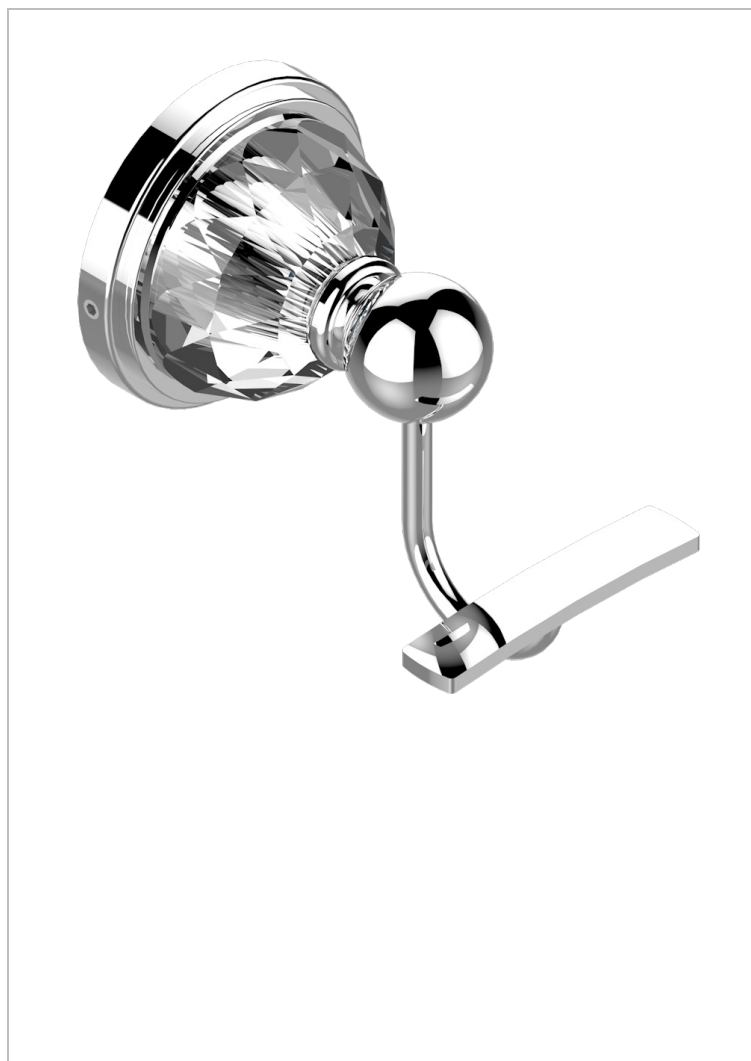

MANDARINE CRISTALLIA DIAMANT

U1K-510

Robe hook

CHARACTERISTIC

- Mandarin Cristallia Diamant
- Robe hook

AVAILABLE FINITIONS

Antique nickel - H28
 Black ceram - D30
 Blush PVD - H62
 Brass color PVD - H49
 Brown bronze color PVD - F33
 Gold color PVD - H52

Graphite PVD - H64
 Lacquered light bronze - D01
 Matt Umber PVD - H67
 Matt blush PVD - H60
 Matt brass color PVD - H50
 Matt brown bronze color PVD - F34

Matt chrome - C02
 Matt gold - F07
 Matt gold color PVD - H53
 Matt graphite PVD - H65
 Matt nickel (color finish) - C01
 Matt nickel color PVD - H56

Nickel color PVD - H55
 Polished chrome (color finish) - A02
 Polished chrome / Polished gold (color finish) - G02
 Polished gold (color finish) - F01
 Polished nickel - B01
 Soft gold - F30

Soft matt gold - F31
 Umber PVD - H66
 Varnished matt antique red copper (color finish) - H07