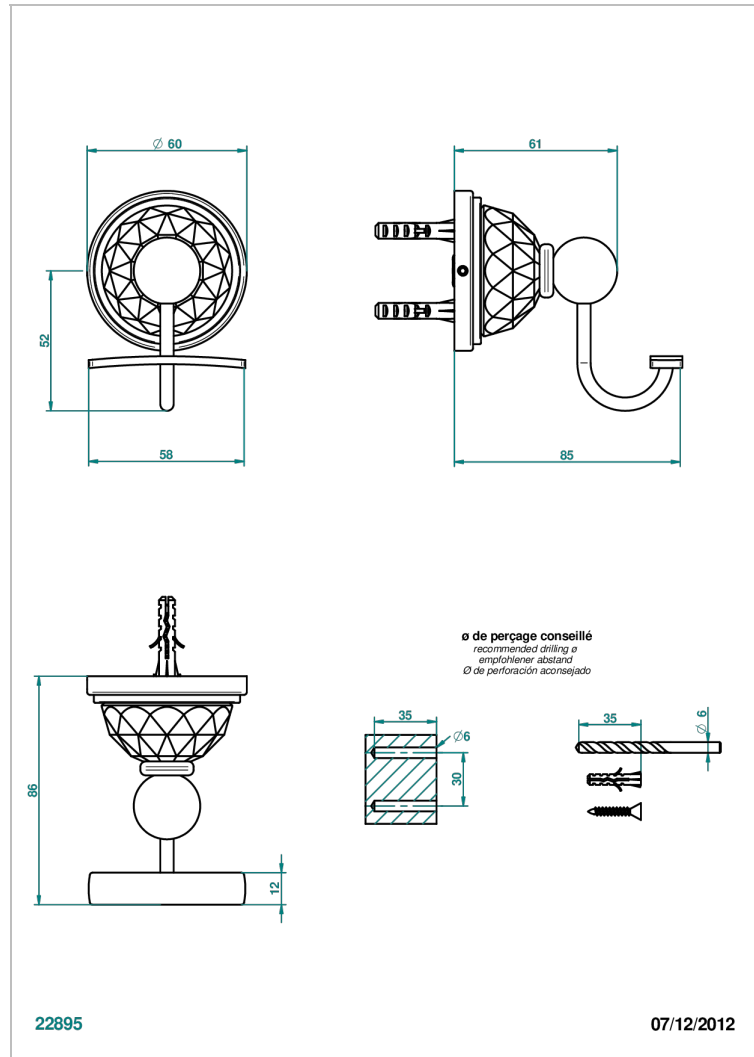

MANDARINE CRISTALLIA DIAMANT

U1K-510

Robe hook

THG[®]
PARIS

CHARACTERISTIC

- Mandarin Cristallia Diamant
- Robe hook

AVAILABLE FINITIONS

Antique nickel - H28
Black ceram - D30
Blush PVD - H62
Brass color PVD - H49
Brown bronze color PVD - F33
Gold color PVD - H52

Nickel color PVD - H55
Polished chrome (color finish) - A02
Polished chrome / Polished gold (color finish) - G02
Polished gold (color finish) - F01
Polished nickel - B01
Soft gold - F30

Soft matt gold - F31
Umber PVD - H66
Varnished matt antique red copper (color finish) - H07