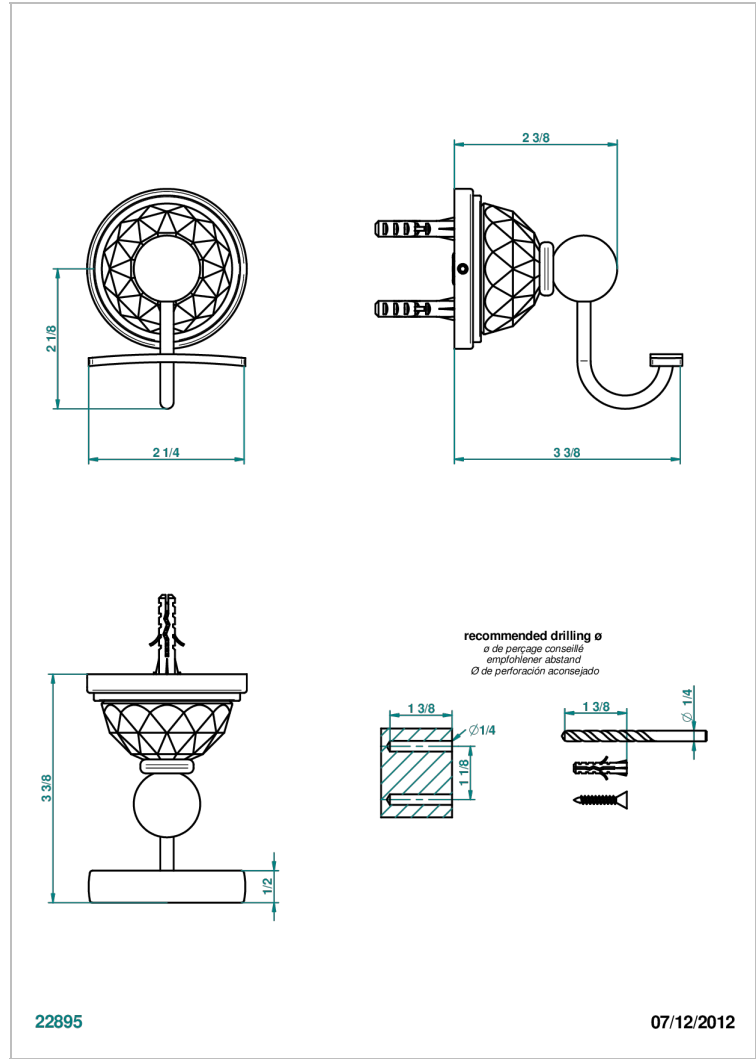

MANDARINE CRISTALLIA DIAMANT

U1K-510

Robe hook

THG[®]
PARIS

CHARACTERISTIC

- Mandarin Cristallia Diamant
- Robe hook

AVAILABLE FINITIONS

Antique nickel - H28
Black ceram - D30
Blush PVD - H62
Brass color PVD - H49
Brown bronze color PVD - F33
Gold color PVD - H52

Nickel color PVD - H55
Polished chrome (color finish) - A02
Polished chrome / Polished gold (color finish) - G02
Polished gold (color finish) - F01
Polished nickel - B01
Soft gold - F30

Soft matt gold - F31
Umber PVD - H66
Varnished matt antique red copper (color finish) - H07