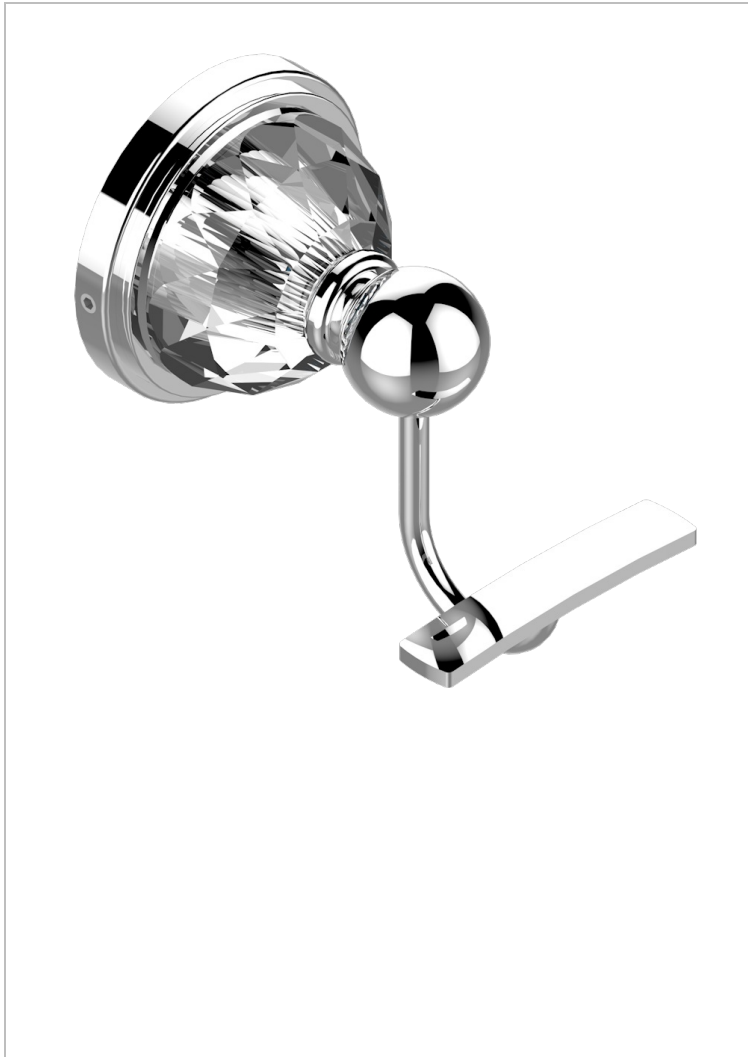

MANDARINE CRISTALLIA DIAMANT

U1K-510

Robe hook

THG[®]
PARIS

CHARACTERISTIC

- Mandarin Cristallia Diamant
- Robe hook

AVAILABLE FINITIONS

Antique nickel - H28
Black ceram - D30
Blush PVD - H62
Brass color PVD - H49
Brown bronze color PVD - F33
Gold color PVD - H52

Graphite PVD - H64
Lacquered light bronze - D01
Matt Umber PVD - H67
Matt blush PVD - H60
Matt brass color PVD - H50
Matt brown bronze color PVD - F34

Matt chrome - C02
Matt gold - F07
Matt gold color PVD - H53
Matt graphite PVD - H65
Matt nickel (color finish) - C01
Matt nickel color PVD - H56

Nickel color PVD - H55
Polished chrome (color finish) - A02
Polished chrome / Polished gold (color finish) - G02
Polished gold (color finish) - F01
Polished nickel - B01
Soft gold - F30

Soft matt gold - F31
Umber PVD - H66
Varnished matt antique red copper (color finish) - H07