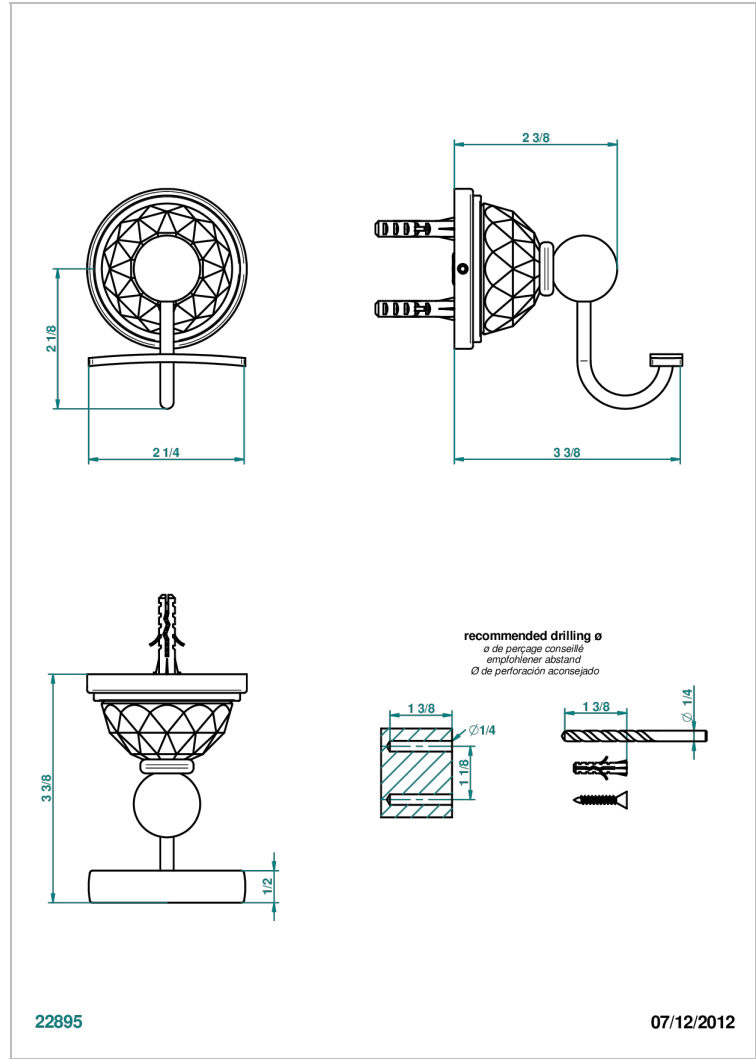

MANDARINE CRISTALLIA DIAMANT

U1K-510

Robe hook

CHARACTERISTIC

- Mandarin Cristallia Diamant
- Robe hook

AVAILABLE FINITIONS

Antique nickel - H28
 Black ceram - D30
 Blush PVD - H62
 Brass color PVD - H49
 Brown bronze color PVD - F33
 Gold color PVD - H52

Nickel color PVD - H55
 Polished chrome (color finish) - A02
 Polished chrome / Polished gold (color finish) - G02
 Polished gold (color finish) - F01
 Polished nickel - B01
 Soft gold - F30

Soft matt gold - F31
 Umber PVD - H66
 Varnished matt antique red copper (color finish) - H07