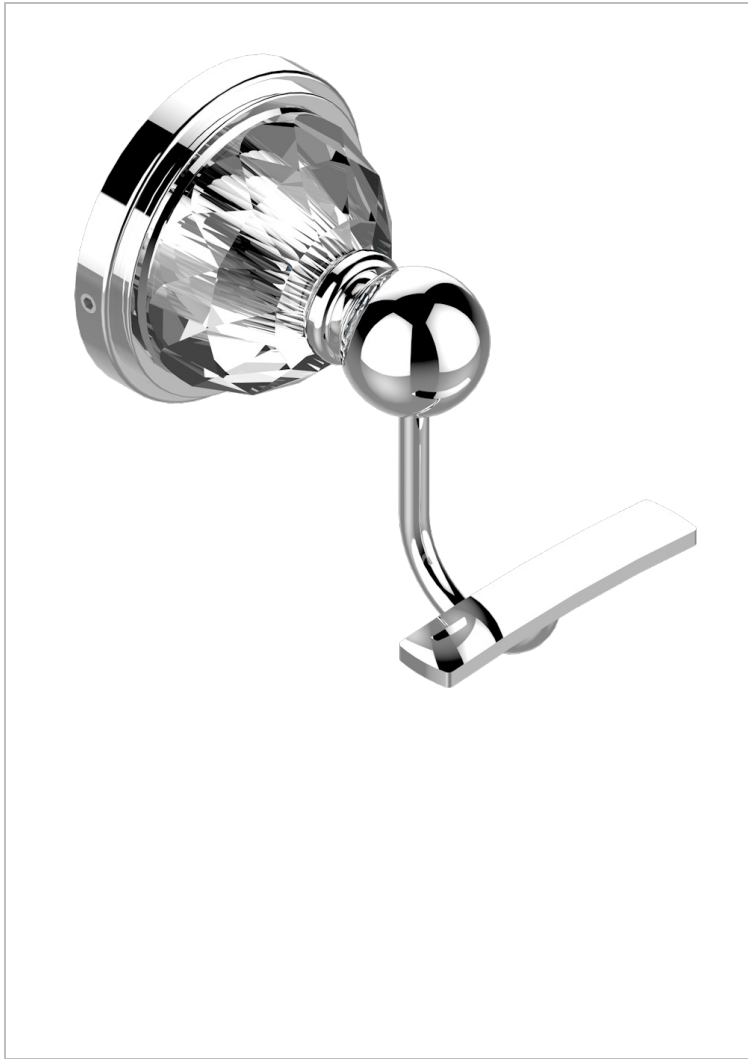

MANDARINE CRISTALLIA DIAMANT

U1K-510

Robe hook

CHARACTERISTIC

- Mandarin Cristallia Diamant
- Robe hook

AVAILABLE FINITIONS

Antique nickel - H28
 Black ceram - D30
 Blush PVD - H62
 Brass color PVD - H49
 Brown bronze color PVD - F33
 Gold color PVD - H52

Graphite PVD - H64
 Lacquered light bronze - D01
 Matt Umber PVD - H67
 Matt blush PVD - H60
 Matt brass color PVD - H50
 Matt brown bronze color PVD - F34

Matt chrome - C02
 Matt gold - F07
 Matt gold color PVD - H53
 Matt graphite PVD - H65
 Matt nickel (color finish) - C01
 Matt nickel color PVD - H56

Nickel color PVD - H55
 Polished chrome (color finish) - A02
 Polished chrome / Polished gold (color finish) - G02
 Polished gold (color finish) - F01
 Polished nickel - B01
 Soft gold - F30

Soft matt gold - F31
 Umber PVD - H66
 Varnished matt antique red copper (color finish) - H07