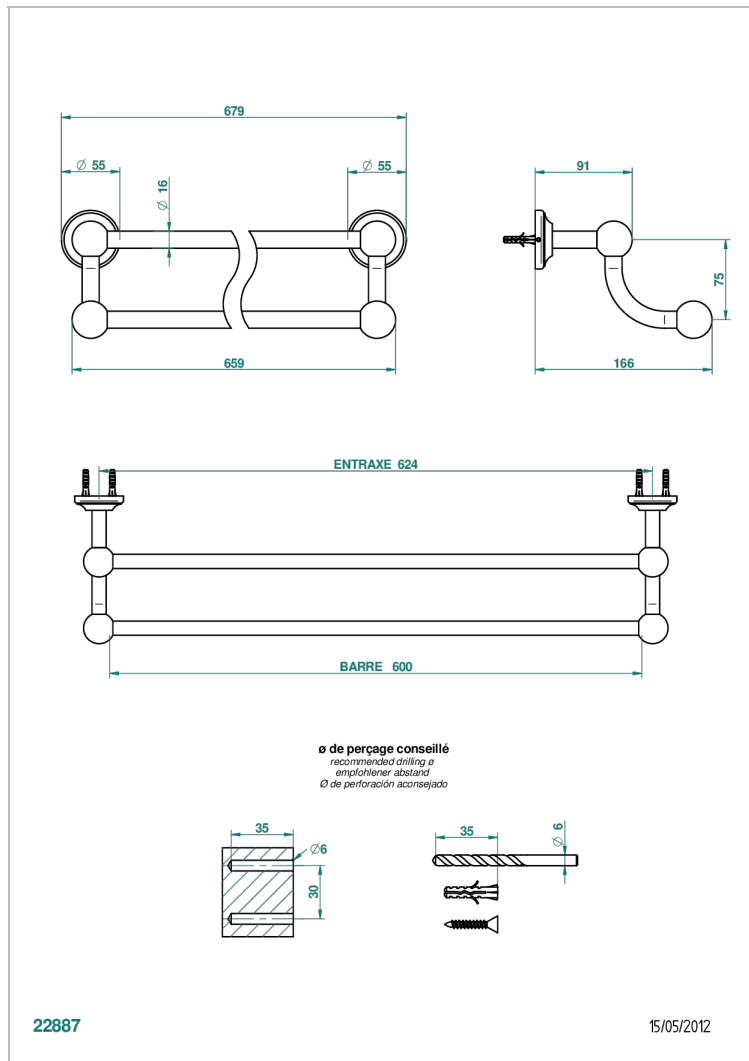

BROADWAY WITH WHITE PORCELAIN LEVER HANDLES

A04-516/60

Double towel bar, 24" long

CHARACTERISTIC

- Broadway with white porcelain lever handles
- Double towel bar, 24" long

AVAILABLE FINITIONS

Black ceram - D30
Blush PVD - H62
Brass color PVD - H49
Brown bronze color PVD - F33
Chrome polished - A02
Chrome polished / gold polished - G02