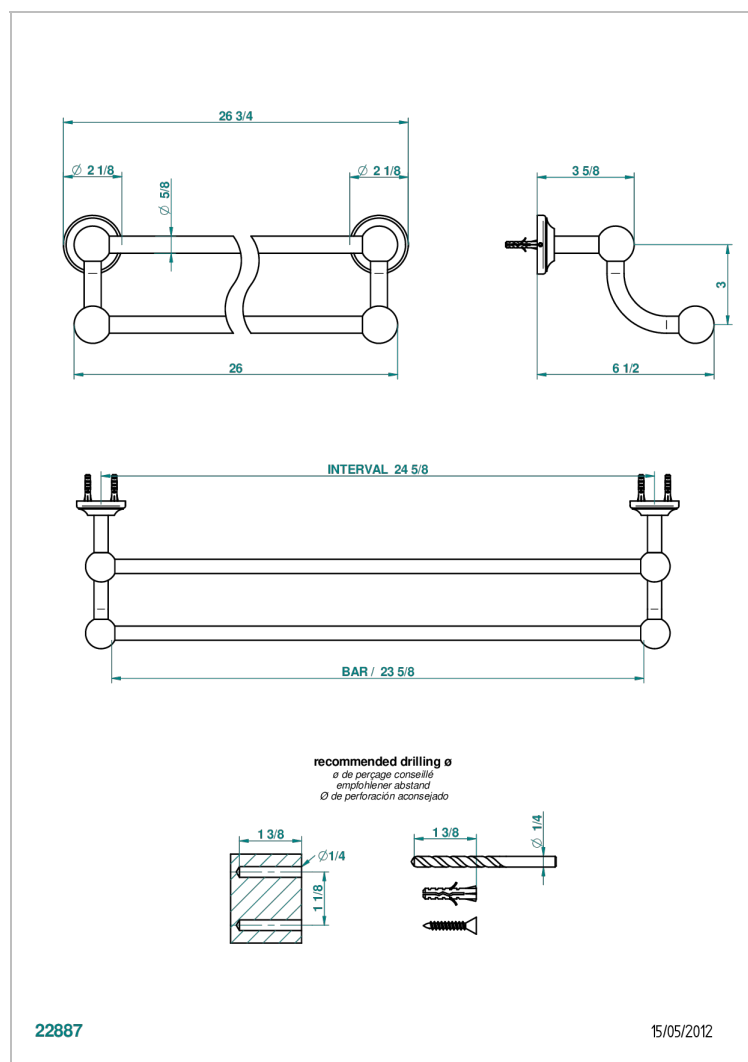

BROADWAY WITH WHITE PORCELAIN LEVER HANDLES

A04-516/60

Double towel bar, 24" long

CHARACTERISTIC

- Broadway with white porcelain lever handles
- Double towel bar, 24" long

AVAILABLE FINITIONS

Black ceram - D30