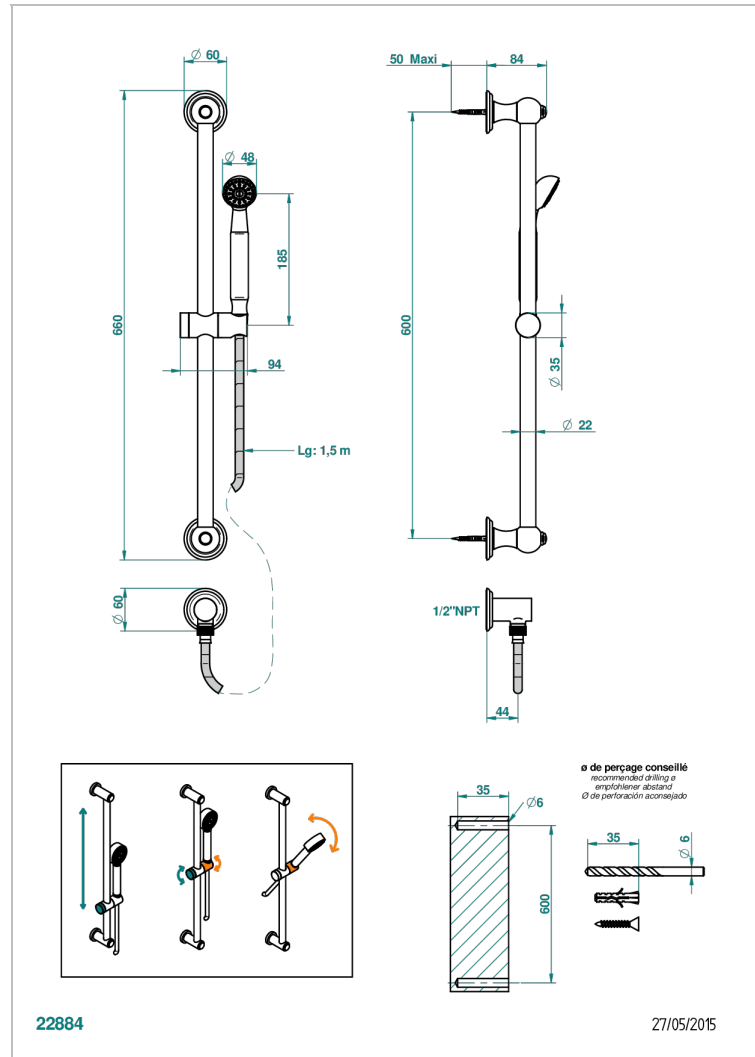

ITHAQUE PLATINUM DECOR

A7B-58/US

Slide bar with handshower and elbow

CHARACTERISTIC

- Ithaque Platinum decor
- Slide bar with handshower and elbow

TECHNICAL SPECS

- Recommandé : 3 bars (max. 5 bars) - Advised : 43,5 psi (max. 72 psi)
- 9,5 l/min à 3 bars (2.5 gpm at 43.5 psi)

AVAILABLE FINITIONS

Black ceram - D30
Blush PVD - H62
Brass color PVD - H49
Brown bronze color PVD - F33
Chrome polished - A02
Chrome polished / gold polished - G02

Copper antique matt, coated - H07
Gold color PVD - H52
Gold mat - F07
Gold polished - F01
Graphite PVD - H64
Light coated bronze - D01