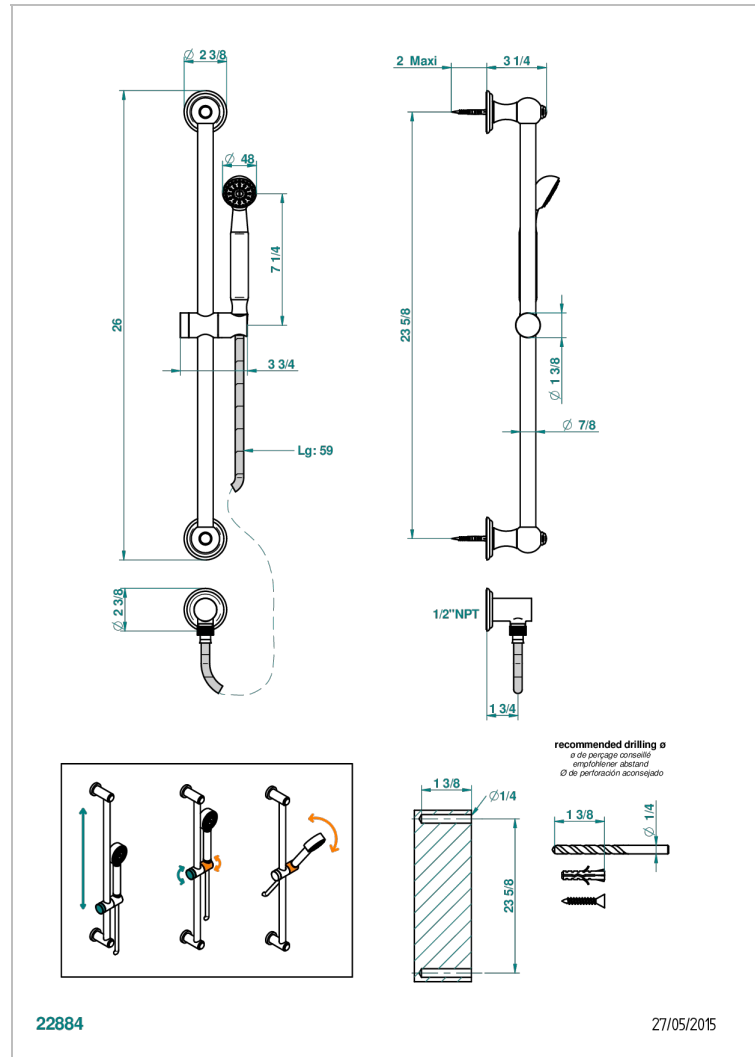

ITHAQUE PLATINUM DECOR

A7B-58/US

Slide bar with handsower and elbow

CHARACTERISTIC

- Ithaque Platinum decor
- Slide bar with handsower and elbow

TECHNICAL SPECS

- Recommandé : 3 bars (max. 5 bars) - Advised : 43,5 psi (max. 72 psi)
- 9,5 l/min à 3 bars (2.5 gpm at 43.5 psi)

AVAILABLE FINITIONS

Black ceram - D30
Blush PVD - H62
Brass color PVD - H49
Brown bronze color PVD - F33
Chrome polished - A02
Chrome polished / gold polished - G02

Copper antique matt, coated - H07
Gold color PVD - H52
Gold mat - F07
Gold polished - F01
Graphite PVD - H64
Light coated bronze - D01