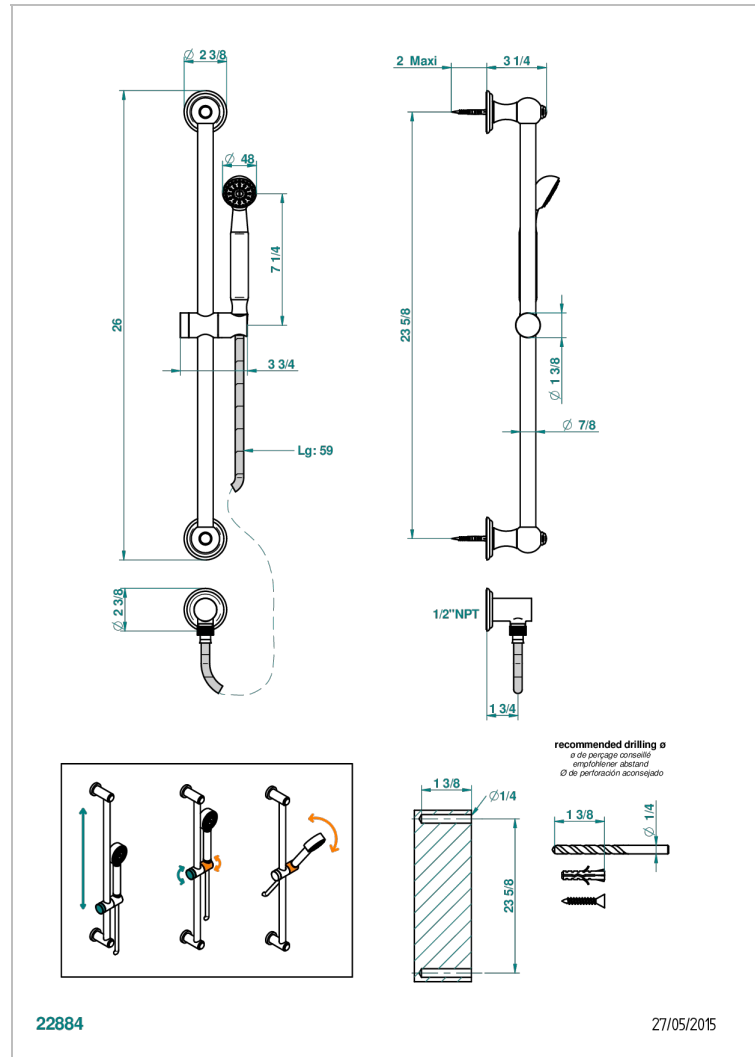

Slide bar with handshower and elbow

## CHARACTERISTIC

- Dahlia
- Slide bar with handshower and elbow

## TECHNICAL SPECS

- Recommandé : 3 bars (max. 5 bars) - Advised : 43,5 psi (max. 72 psi)
- 9,5 l/min à 3 bars (2.5 gpm at 43.5 psi)