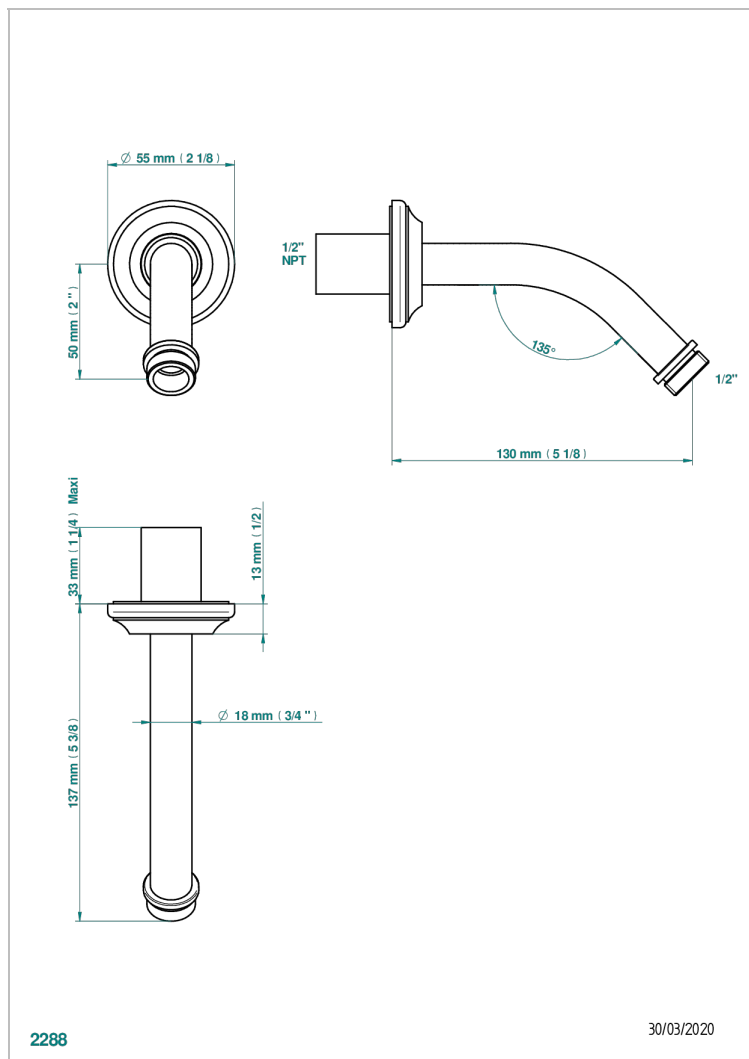

CHARLESTON WITH LEVER HANDLES

G75-82/US

Horizontal shower arm, 45°, lg: 4" 3/4

2288

30/03/2020

CHARACTERISTIC

- Charleston with lever handles
- Horizontal shower arm, 45°, lg: 4" 3/4

AVAILABLE FINITIONS