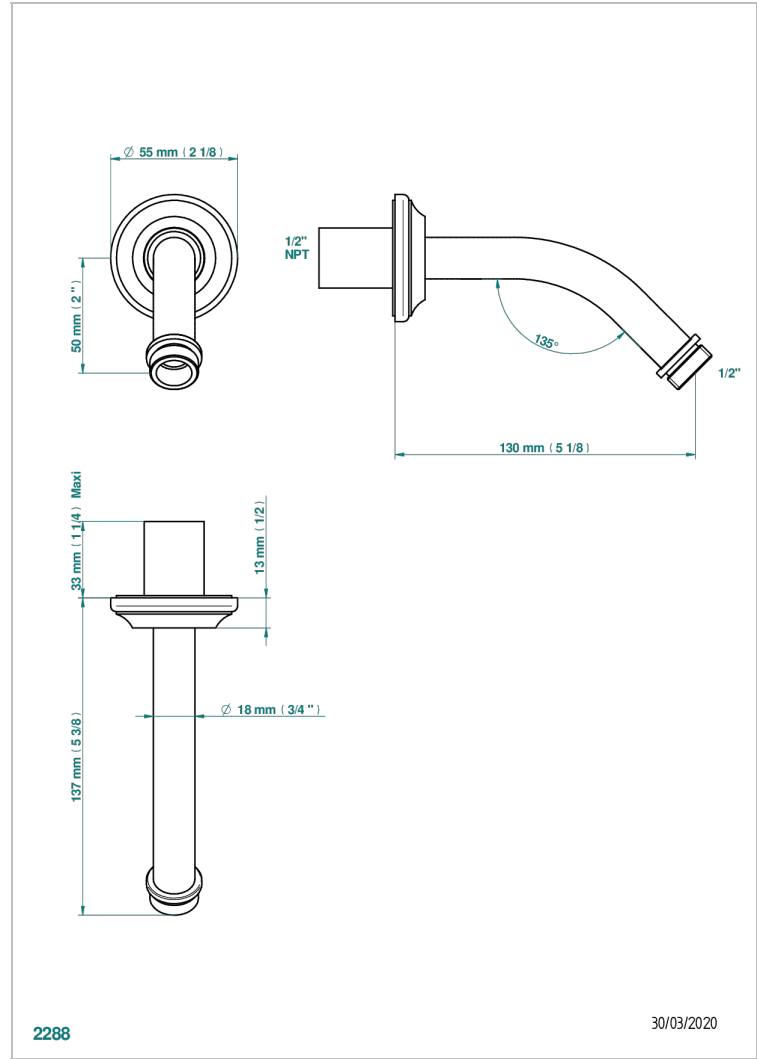

CHARLESTON WITH SMOOTH METAL LEVER HANDLES

G3N-82/US

Horizontal shower arm, 45°, lg: 4" 3/4

2288

30/03/2020

CHARACTERISTIC

- Charleston with smooth metal lever handles
- Horizontal shower arm, 45°, lg: 4" 3/4