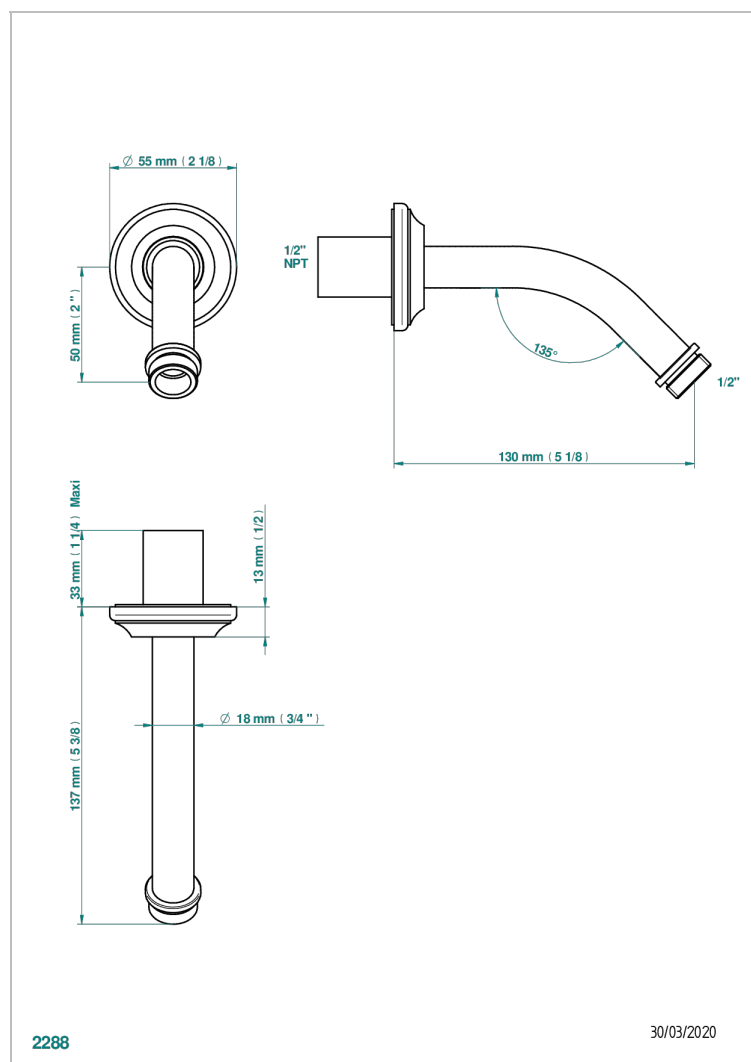

# 1900 WITH SMOOTH METAL LEVER HANDLES

G3M-82/US

Horizontal shower arm, 45°, lg: 4" 3/4

2288

30/03/2020

## CHARACTERISTIC

- 1900 with smooth metal lever handles
- Horizontal shower arm, 45°, lg: 4" 3/4