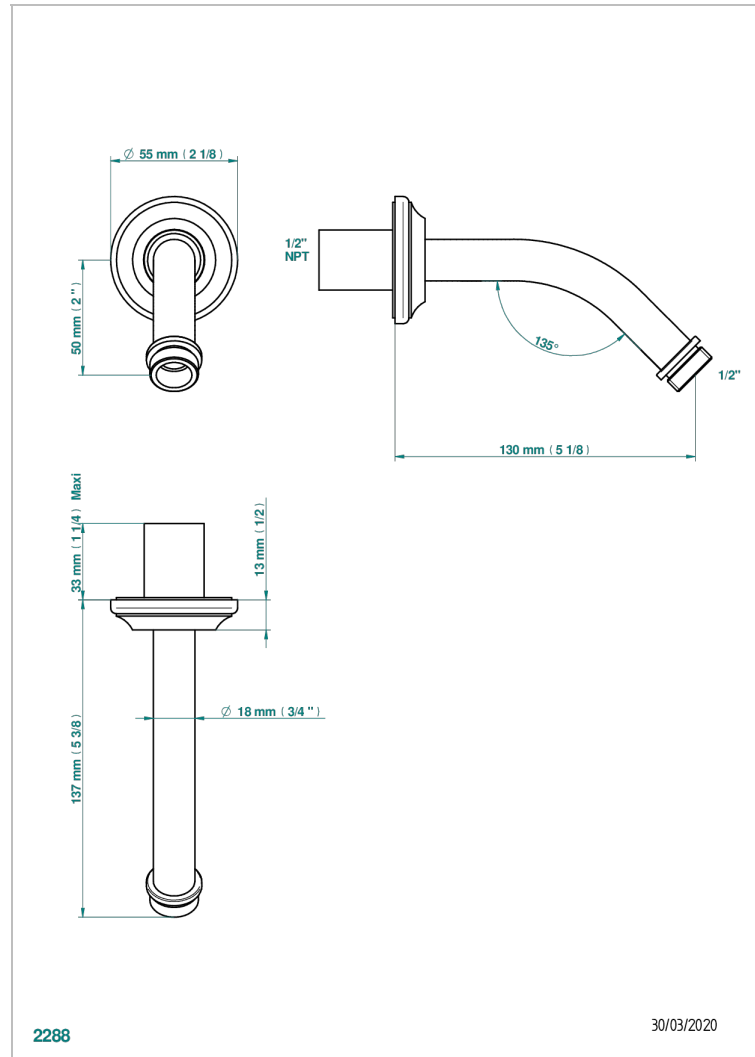

1900 WITH LEVER HANDLES

G28-82/US

Horizontal shower arm, 45°, lg: 4" 3/4

2288

30/03/2020

CHARACTERISTIC

- 1900 with lever handles
- Horizontal shower arm, 45°, lg: 4" 3/4

AVAILABLE FINITIONS