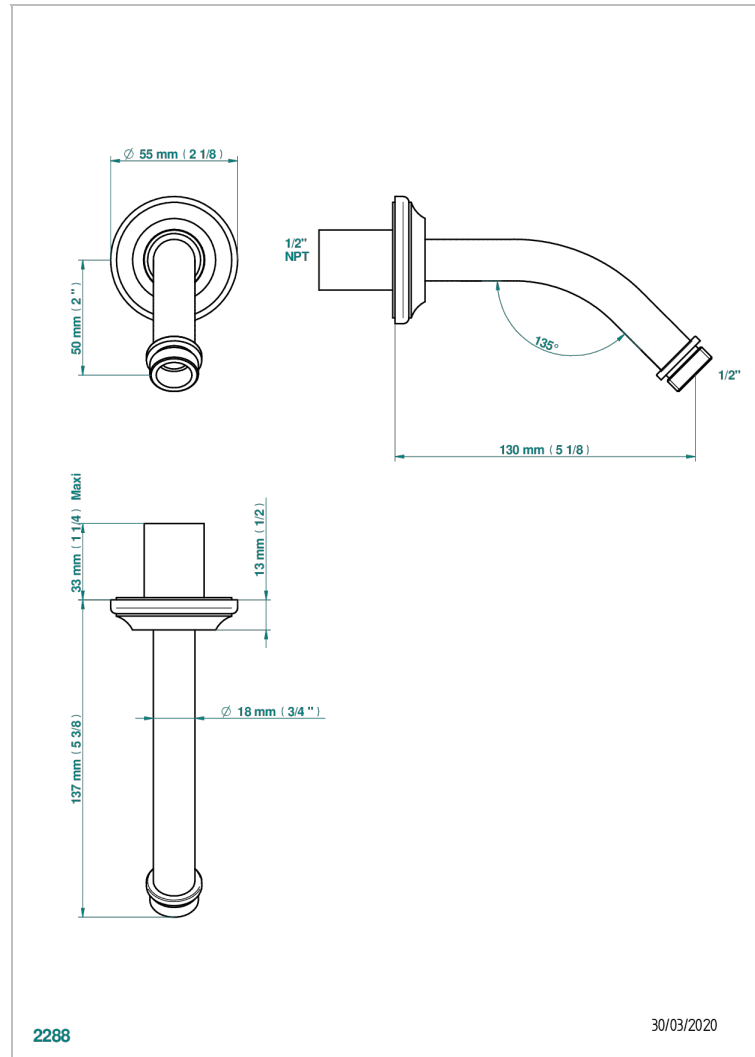

1900

G25-82/US

Horizontal shower arm, 45°, lg: 4" 3/4

2288

30/03/2020

CHARACTERISTIC

- 1900
- Horizontal shower arm, 45°, lg: 4" 3/4

AVAILABLE FINITIONS