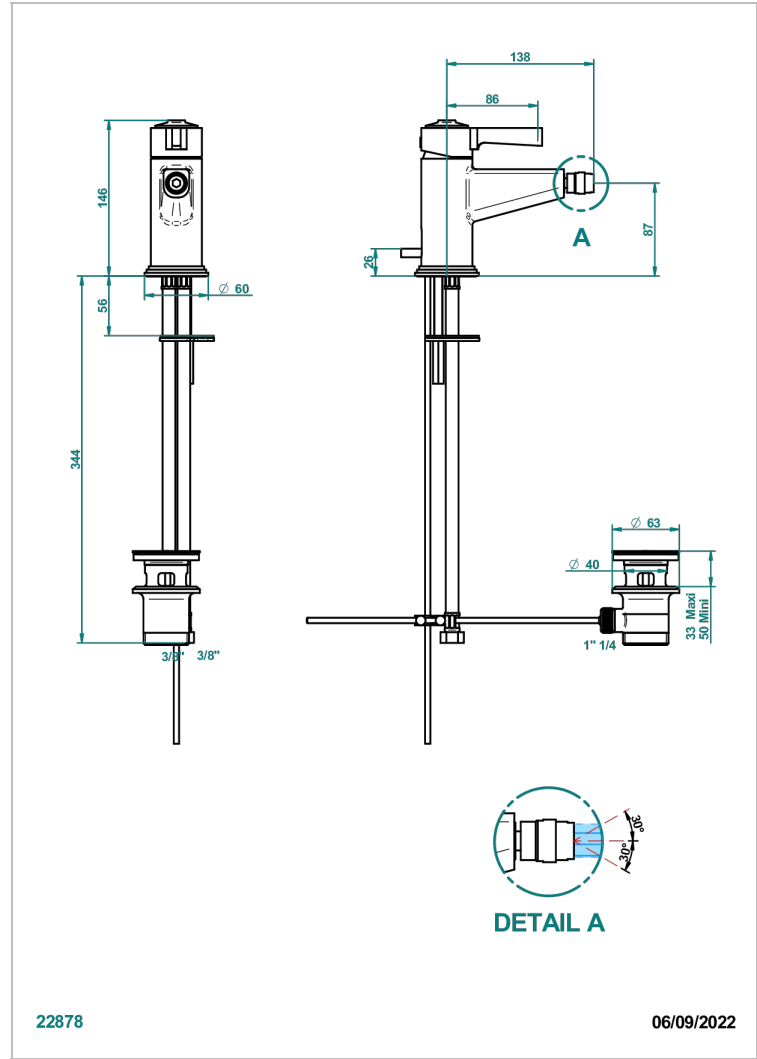

SPIRIT

G69-6504

Single lever bidet mixer with waste

THG[®]
PARIS

CHARACTERISTIC

- ACS : 19ACCLY246

STANDARDS

TECHNICAL SPECS

- Recommandé : 3 bars (max. 5 bars) - Advised : 43,5 psi (max. 72 psi)
- 8,3 l/min à 3 bars (2.2 gpm at 43.5 psi)

AVAILABLE FINITIONS

Antique nickel - H28
Black ceram - D30
Blush PVD - H62
Brass color PVD - H49
Brown bronze color PVD - F33
Gold color PVD - H52