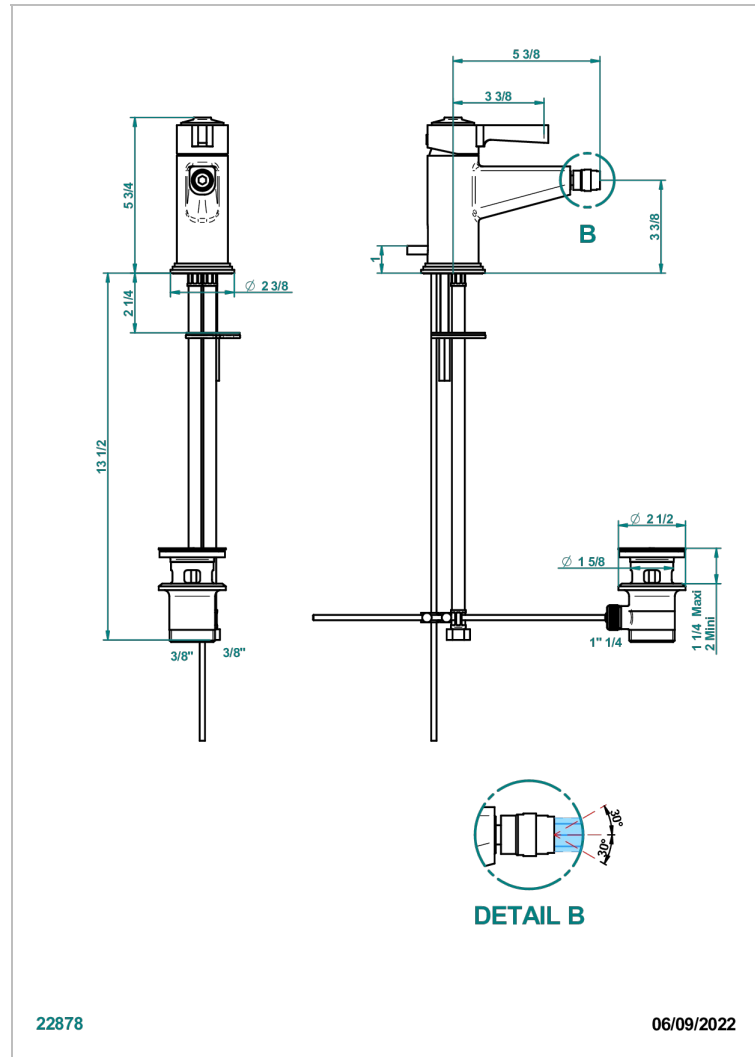

# SPIRIT

G69-6504

Single lever bidet mixer with waste

THG<sup>®</sup>  
PARIS

## CHARACTERISTIC

- ACS : 19ACCLY246