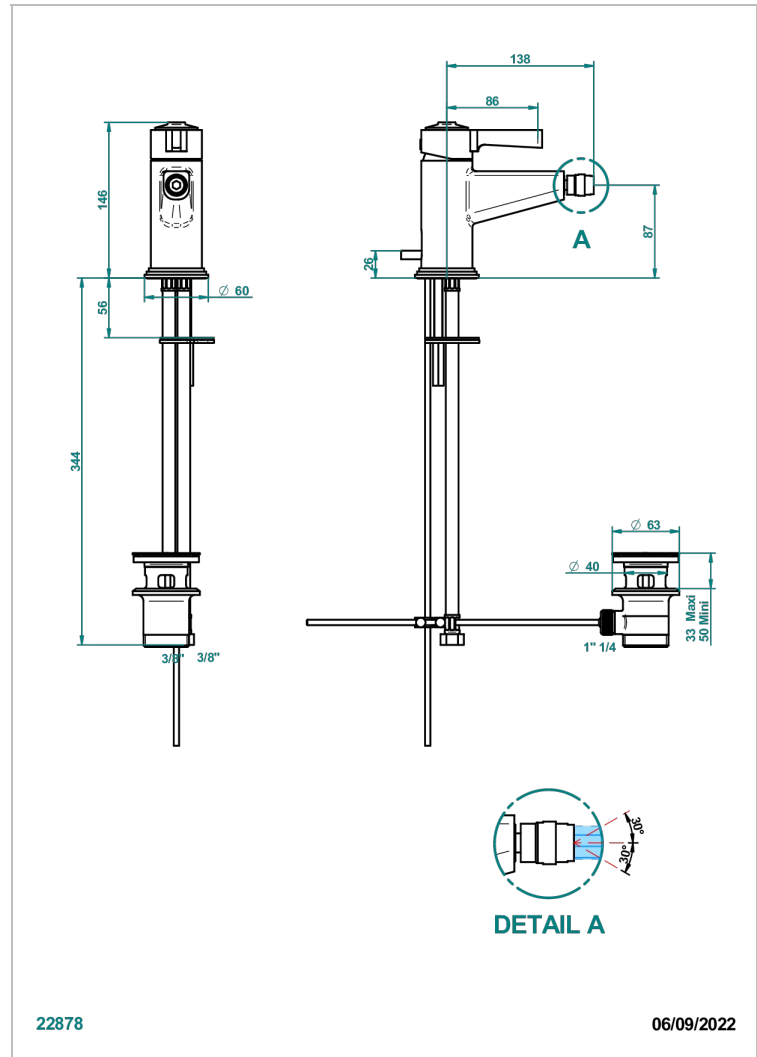

SPIRIT

G69-6504

Single lever bidet mixer with waste

THG[®]
PARIS

CHARACTERISTIC

- ACS : 19ACCLY246

STANDARDS

TECHNICAL SPECS

- Recommandé : 3 bars (max. 5 bars) - Advised : 43,5 psi (max. 72 psi)
- 8,3 l/min à 3 bars (2.2 gpm at 43.5 psi)

AVAILABLE FINITIONS

Antique nickel - H28
Black ceram - D30
Blush PVD - H62
Brass color PVD - H49
Brown bronze color PVD - F33
Gold color PVD - H52