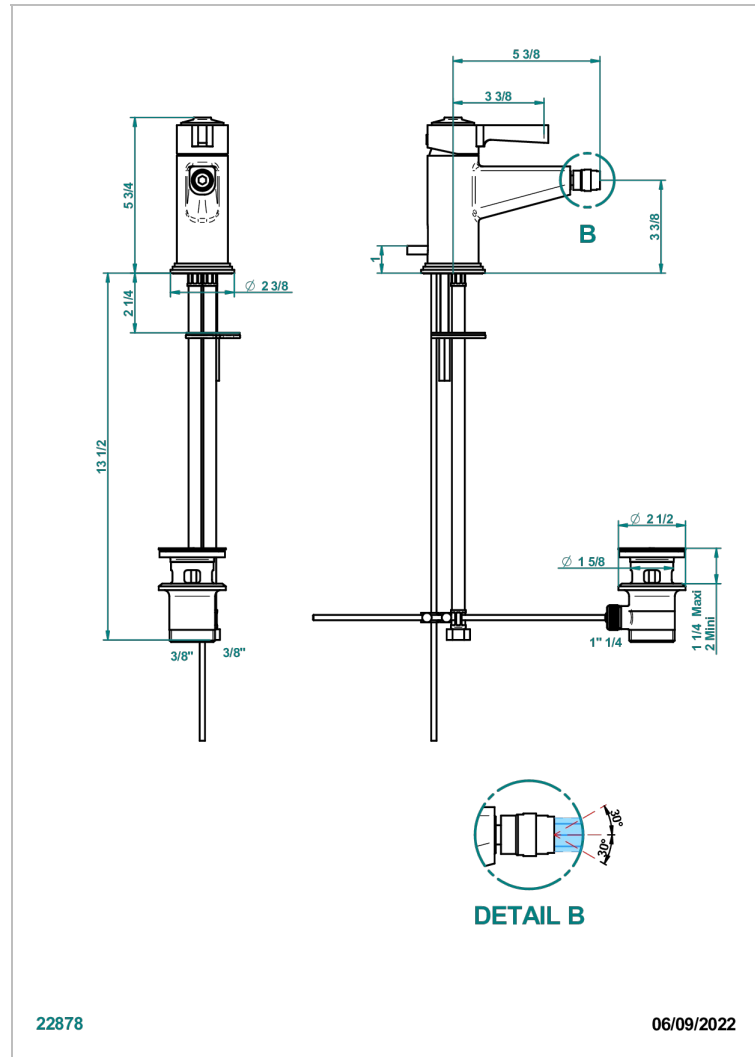

SPIRIT

G69-6504

Single lever bidet mixer with waste

THG[®]
PARIS

CHARACTERISTIC

- ACS : 19ACCLY246

STANDARDS

TECHNICAL SPECS

- Recommandé : 3 bars (max. 5 bars) - Advised : 43,5 psi (max. 72 psi)
- 8,3 l/min à 3 bars (2.2 gpm at 43.5 psi)

AVAILABLE FINITIONS

Antique nickel - H28
Black ceram - D30
Blush PVD - H62
Brass color PVD - H49
Brown bronze color PVD - F33
Gold color PVD - H52