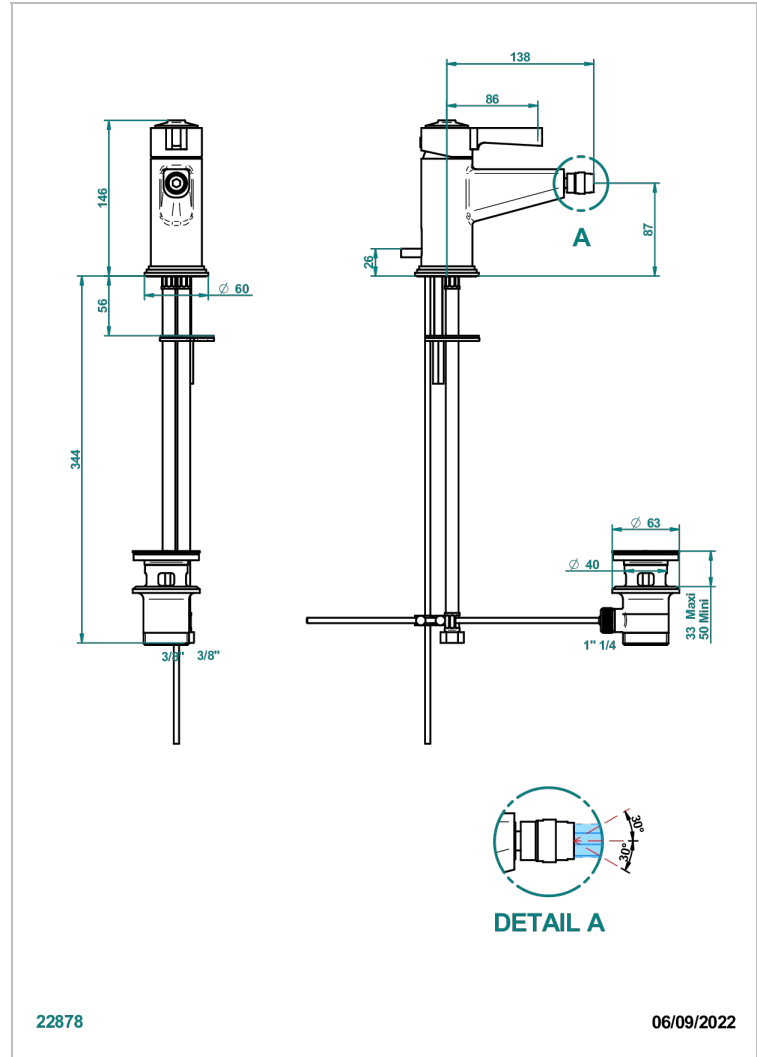

SPIRIT

G69-6504

Single lever bidet mixer with waste

THG[®]
PARIS

CHARACTERISTIC

- ACS : 19ACCLY246

STANDARDS

TECHNICAL SPECS

- Recommandé : 3 bars (max. 5 bars) - Advised : 43,5 psi (max. 72 psi)
- 8,3 l/min à 3 bars (2.2 gpm at 43.5 psi)

AVAILABLE FINITIONS

Antique nickel - H28
Black ceram - D30
Blush PVD - H62
Brass color PVD - H49
Brown bronze color PVD - F33
Gold color PVD - H52