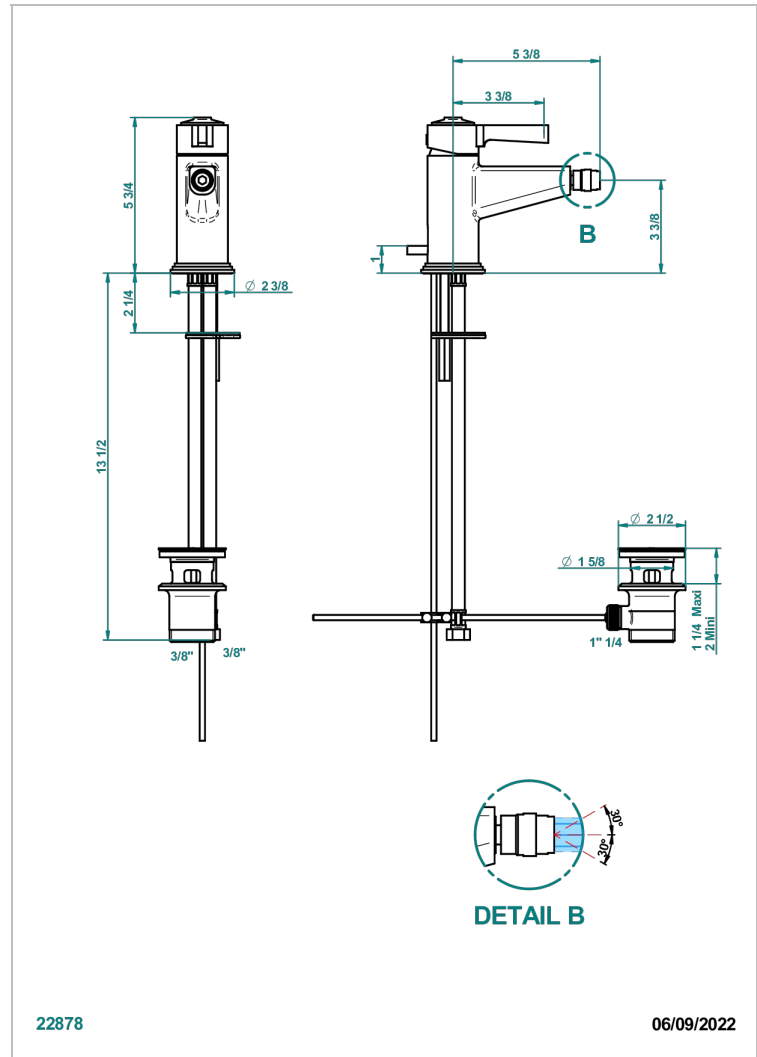

SPIRIT

G69-6504

Single lever bidet mixer with waste

THG[®]
PARIS

CHARACTERISTIC

- ACS : 19ACCLY246

STANDARDS

TECHNICAL SPECS

- Recommandé : 3 bars (max. 5 bars) - Advised : 43,5 psi (max. 72 psi)
- 8,3 l/min à 3 bars (2.2 gpm at 43.5 psi)

AVAILABLE FINITIONS

Antique nickel - H28
Black ceram - D30
Blush PVD - H62
Brass color PVD - H49
Brown bronze color PVD - F33
Gold color PVD - H52