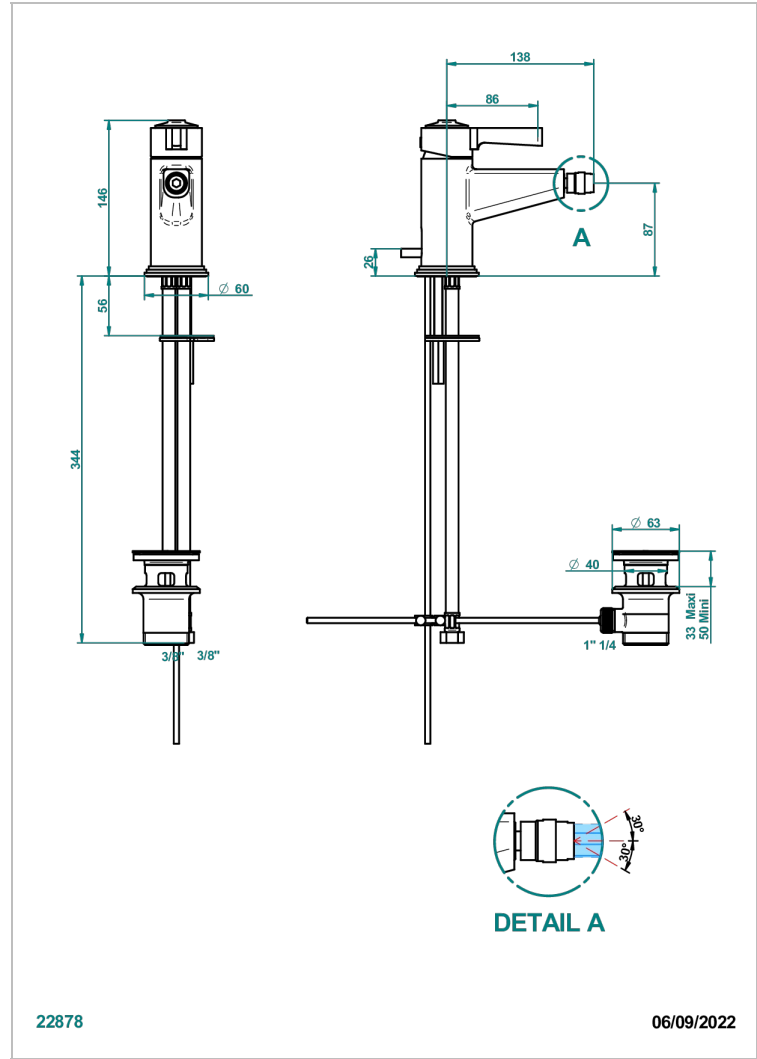

SPIRIT WITH LEVER

G58-6504

Single lever bidet mixer with waste

22878

06/09/2022

CHARACTERISTIC

- ACS : 19ACCLY246

TECHNICAL SPECS

- Recommandé : 3 bars (max. 5 bars) - Advised : 43,5 psi (max. 72 psi)
- 8,3 l/min à 3 bars (2.2 gpm at 43.5 psi)

STANDARDS

AVAILABLE FINITIONS

Antique nickel - H28
Black ceram - D30
Blush PVD - H62
Brass color PVD - H49
Brown bronze color PVD - F33
Gold color PVD - H52