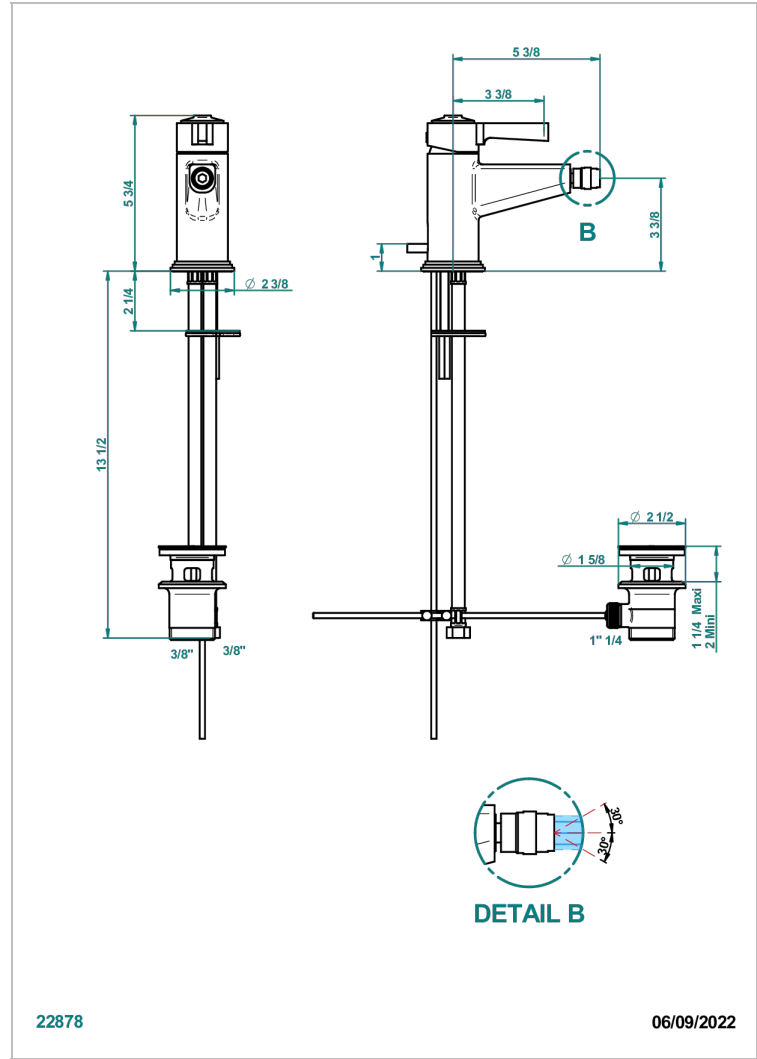

SPIRIT WITH LEVER

G58-6504

Single lever bidet mixer with waste

CHARACTERISTIC

- ACS : 19ACCLY246

STANDARDS

TECHNICAL SPECS

- Recommandé : 3 bars (max. 5 bars) - Advised : 43,5 psi (max. 72 psi)
- 8,3 l/min à 3 bars (2.2 gpm at 43.5 psi)