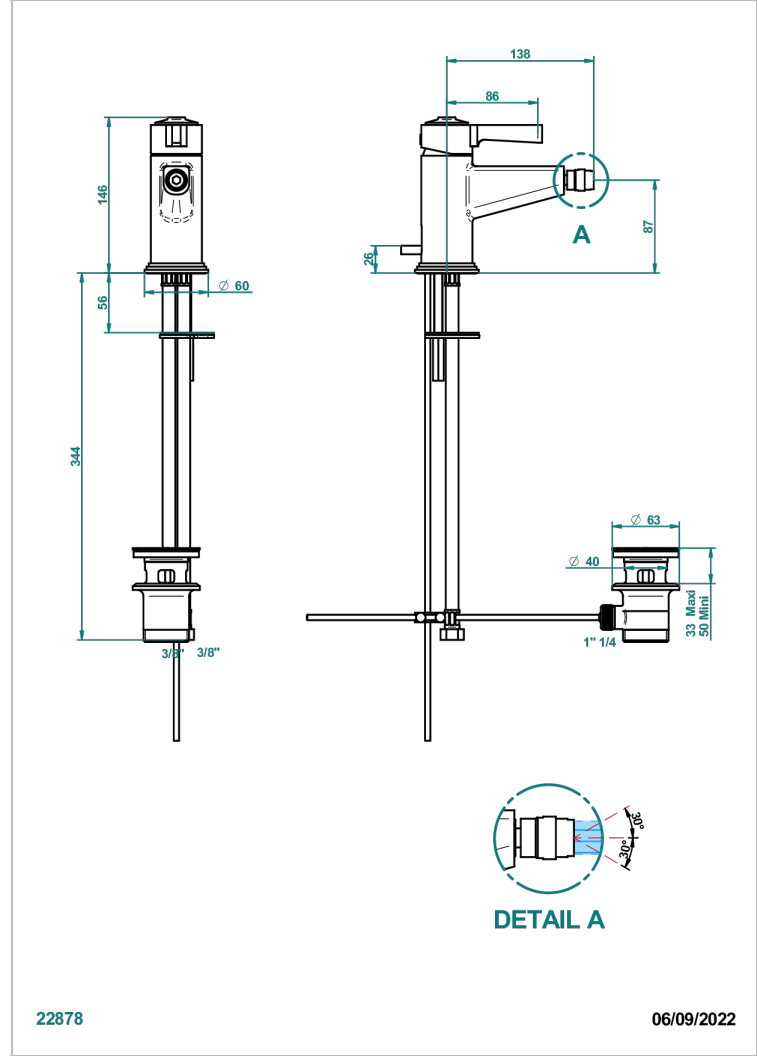

SPIRIT WITH LEVER

G58-6504

Single lever bidet mixer with waste

THG[®]
PARIS

CHARACTERISTIC

- ACS : 19ACCLY246

STANDARDS

TECHNICAL SPECS

- Recommandé : 3 bars (max. 5 bars) - Advised : 43,5 psi (max. 72 psi)
- 8,3 l/min à 3 bars (2.2 gpm at 43.5 psi)

AVAILABLE FINITIONS

Antique nickel - H28
Black ceram - D30
Blush PVD - H62
Brass color PVD - H49
Brown bronze color PVD - F33
Gold color PVD - H52