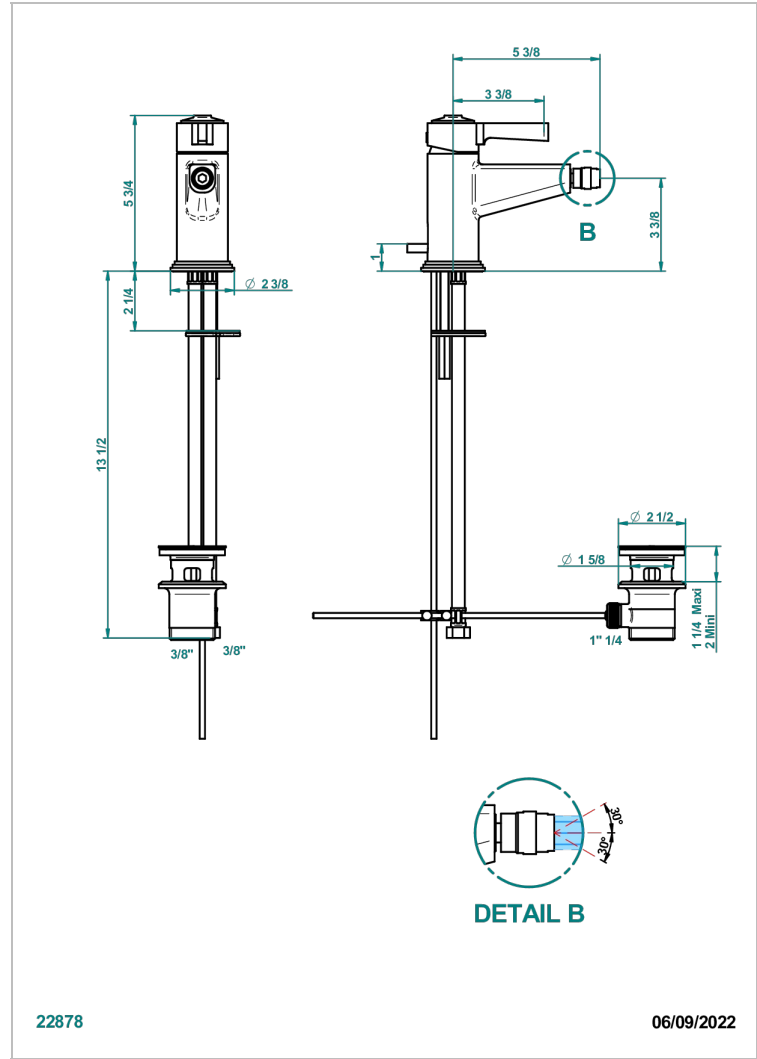

SPIRIT WITH LEVER

G58-6504

Single lever bidet mixer with waste

THG[®]
PARIS

22878

06/09/2022

CHARACTERISTIC

- ACS : 19ACCLY246

TECHNICAL SPECS

- Recommandé : 3 bars (max. 5 bars) - Advised : 43,5 psi (max. 72 psi)
- 8,3 l/min à 3 bars (2.2 gpm at 43.5 psi)

STANDARDS

AVAILABLE FINITIONS

Antique nickel - H28
Black ceram - D30
Blush PVD - H62
Brass color PVD - H49
Brown bronze color PVD - F33
Gold color PVD - H52