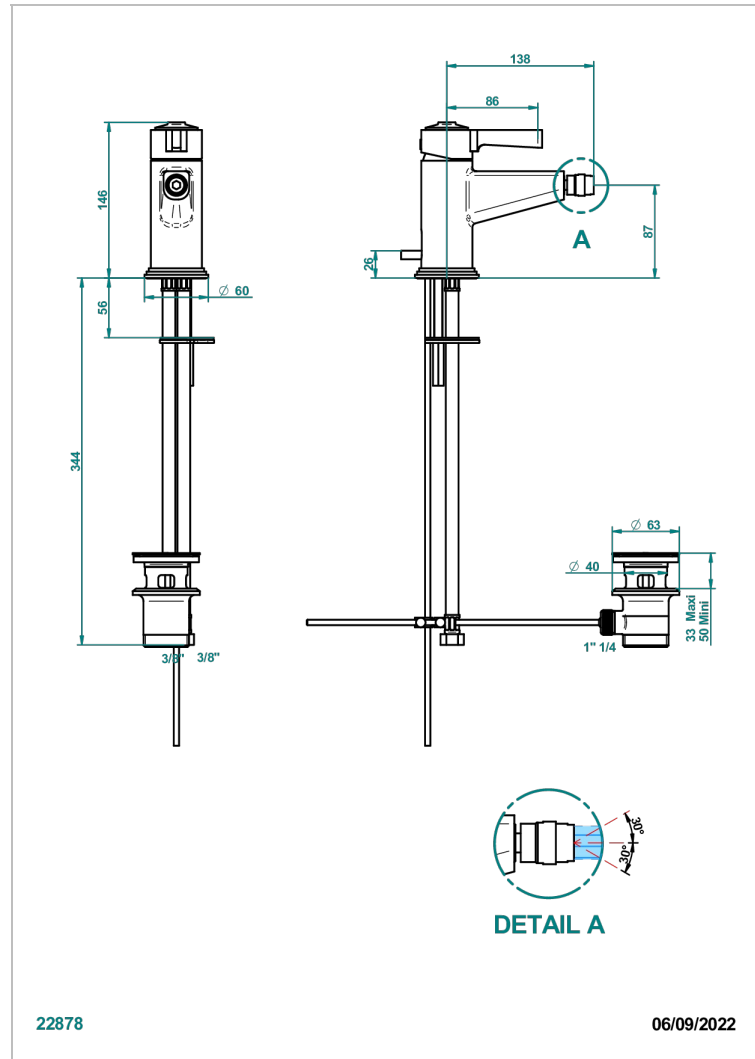

LE 9 NERO MARQUINA

G2I-6504

Single lever bidet mixer with waste

THG[®]
PARIS

CHARACTERISTIC

- ACS : 19ACCLY246

TECHNICAL SPECS

- Recommandé : 3 bars (max. 5 bars) - Advised : 43,5 psi (max. 72 psi)
- 8,3 l/min à 3 bars (2.2 gpm at 43.5 psi)

STANDARDS

AVAILABLE FINITIONS

Antique nickel - H28
Black ceram - D30
Blush PVD - H62
Brass color PVD - H49
Brown bronze color PVD - F33
Gold color PVD - H52

Graphite PVD - H64
Matt Umber PVD - H67
Matt blush PVD - H60
Matt brass color PVD - H50
Matt brown bronze color PVD - F34
Matt chrome - C02