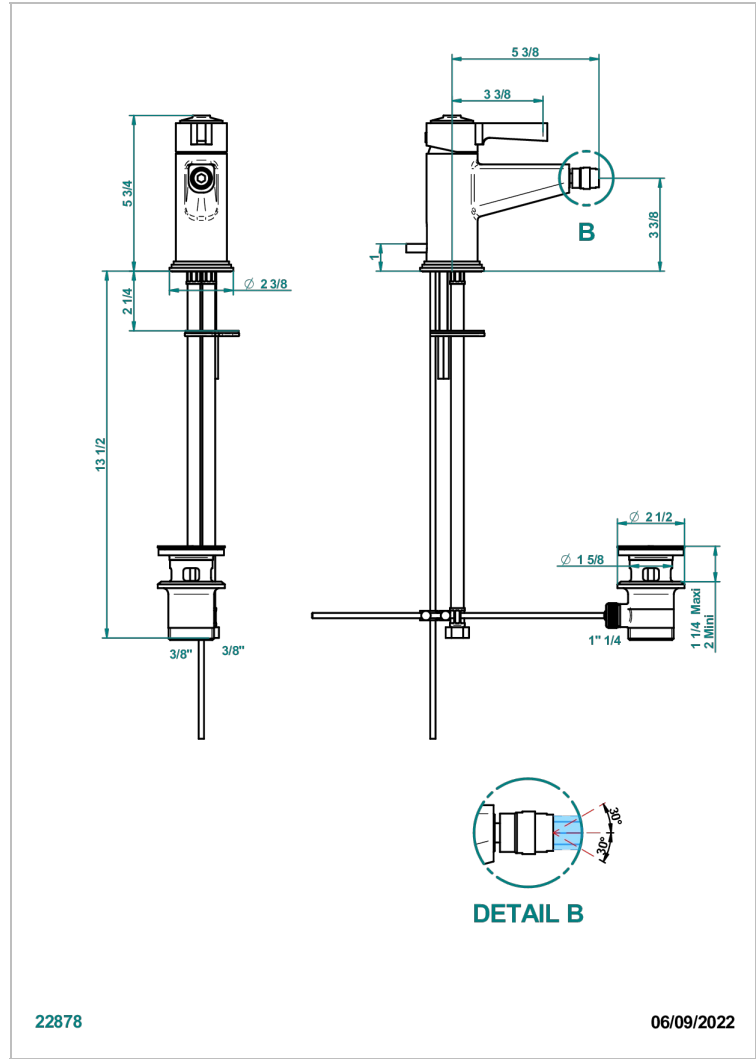

LE 9 NERO MARQUINA

G2I-6504

Single lever bidet mixer with waste

THG[®]
PARIS

CHARACTERISTIC

- ACS : 19ACCLY246

STANDARDS

TECHNICAL SPECS

- Recommandé : 3 bars (max. 5 bars) - Advised : 43,5 psi (max. 72 psi)
- 8,3 l/min à 3 bars (2.2 gpm at 43.5 psi)

AVAILABLE FINITIONS

Antique nickel - H28
Black ceram - D30
Blush PVD - H62
Brass color PVD - H49
Brown bronze color PVD - F33
Gold color PVD - H52