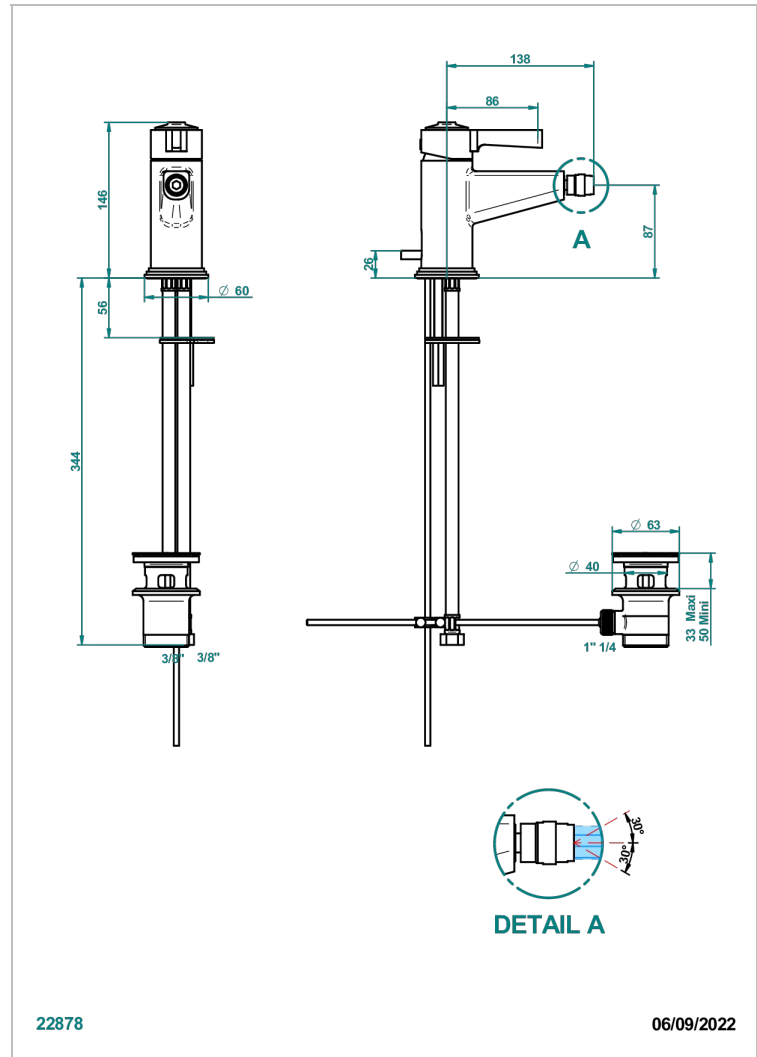

LE 9 NERO MARQUINA

G2I-6504

Single lever bidet mixer with waste

THG[®]
PARIS

CHARACTERISTIC

- ACS : 19ACCLY246

STANDARDS

TECHNICAL SPECS

- Recommandé : 3 bars (max. 5 bars) - Advised : 43,5 psi (max. 72 psi)
- 8,3 l/min à 3 bars (2.2 gpm at 43.5 psi)

AVAILABLE FINITIONS

Antique nickel - H28
Black ceram - D30
Blush PVD - H62
Brass color PVD - H49
Brown bronze color PVD - F33
Gold color PVD - H52