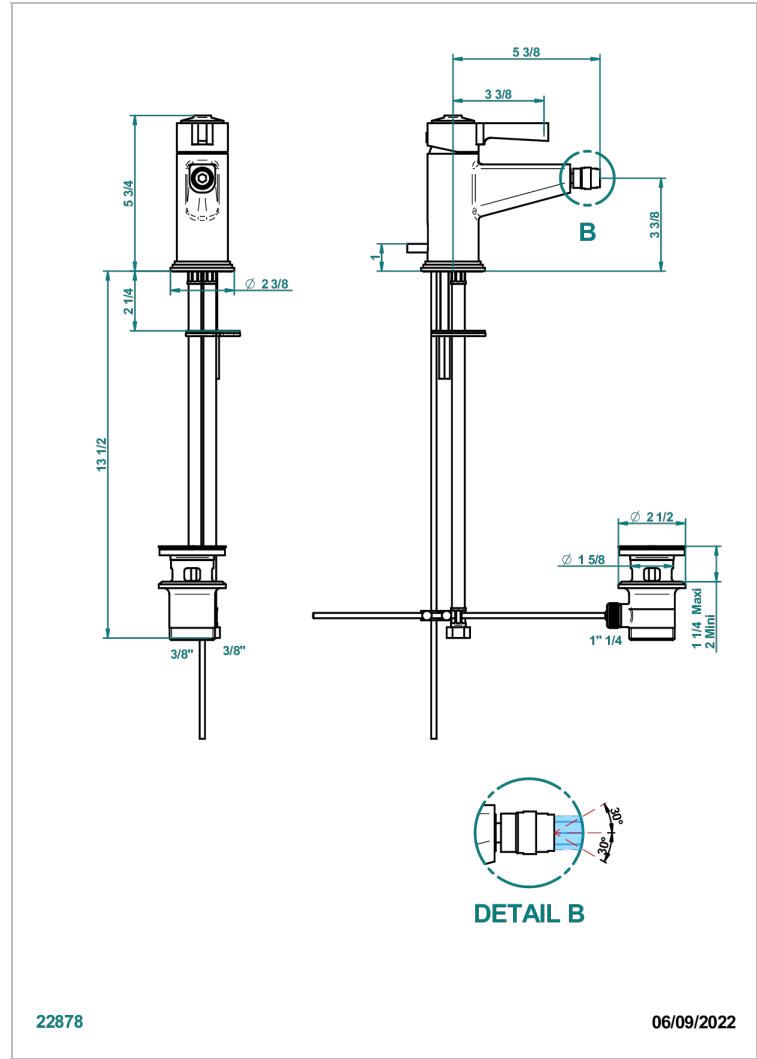

LE 9 NERO MARQUINA

G2I-6504

Single lever bidet mixer with waste

THG[®]
PARIS

CHARACTERISTIC

- ACS : 19ACCLY246

STANDARDS

TECHNICAL SPECS

- Recommandé : 3 bars (max. 5 bars) - Advised : 43,5 psi (max. 72 psi)
- 8,3 l/min à 3 bars (2.2 gpm at 43.5 psi)

AVAILABLE FINITIONS

Antique nickel - H28
Black ceram - D30
Blush PVD - H62
Brass color PVD - H49
Brown bronze color PVD - F33
Gold color PVD - H52